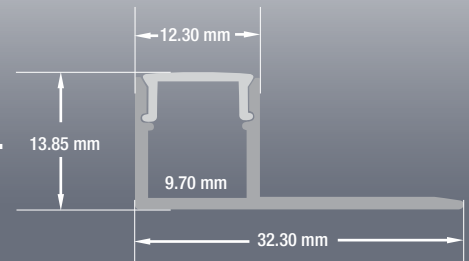

Model: VBD-CH-D4

ACCESSORIES (Sold Separately)

Extra End Caps (1 Pair/bag)			
Model: VBD-ENCH-D4 SKU: 666561427115			

ORDERING GUIDE

MODEL

LENGTH

VBD-CH-D4

Full 3-meter (9.8ft) length LED Channels are limited to delivery within BC ONLY.

Leave Blank [3 meters (9.8ft)]

2.4 [2.4 meters (7.8ft)]

2 [2 meters (6.5ft)]