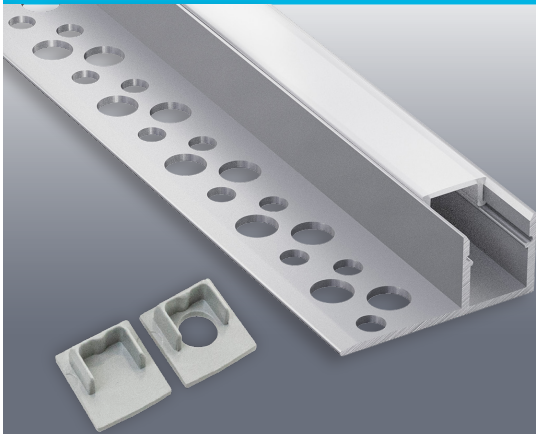

## Model: VBD-CH-D4

<b>Material:</b>	Anodized Aluminum
<b>Colour:</b>	Silver Grey
<b>Diffuser Type:</b>	Frosted
<b>Diffuser Material:</b>	Polycarbonate (PC)
<b>Channel Length:</b>	2m (6.5ft), 2.4m (7.8ft), 3m (9.8ft)
<b>Channel Width:</b>	12.3mm (0.5in)
<b>Channel Height:</b>	13.85mm (0.55in)
<b>Accessories Included:</b>	1 Pair of End Caps

Job Name: \_\_\_\_\_

Distributor: \_\_\_\_\_

Type: \_\_\_\_\_

- VBD-CH-D4** (3 meters) **SKU: 666561423674**
- VBD-CH-D4-2.4** (2.4 meters) **SKU: 666561432133**
- VBD-CH-D4-2** (2 meters) **SKU: 666561432140**

Model: VBD-CH-D4

## ORDERING GUIDE

MODEL

LENGTH

VBD-CH-D4

Full 3-meter (9.8ft) length LED Channels are limited to delivery within BC ONLY.

Leave Blank [3 meters (9.8ft)]

2.4 [2.4 meters (7.8ft)]

2 [2 meters (6.5ft)]