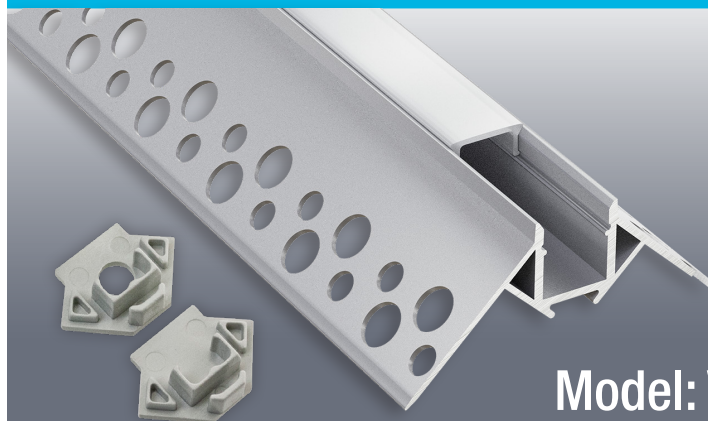

## Model: VBD-CH-D3

<b>Material:</b>	Anodized Aluminum
<b>Colour:</b>	Silver Grey
<b>Diffuser Type:</b>	Frosted
<b>Diffuser Material:</b>	Polycarbonate (PC)
<b>Channel Length:</b>	2m (6.5ft), 2.4m (7.8ft), 3m (9.8ft)
<b>Channel Width:</b>	12.2mm (0.5in)
<b>Channel Height:</b>	22.55mm (0.88in)
<b>Accessories Included:</b>	1 Pair of End Caps

Job Name: \_\_\_\_\_

Distributor: \_\_\_\_\_

Type: \_\_\_\_\_

- VBD-CH-D3 (3 meters) **SKU: 666561423667**
- VBD-CH-D3-2.4 (2.4 meters) **SKU: 666561432119**
- VBD-CH-D3-2 (2 meters) **SKU: 666561432126**

Model: VBD-CH-D3