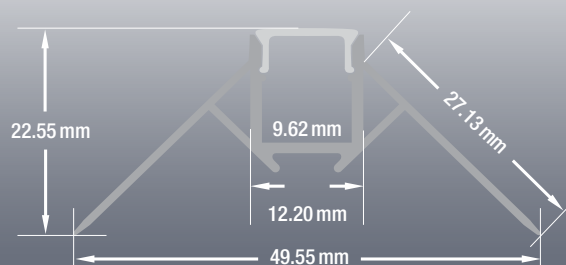

## Model: VBD-CH-D3

<b>Material:</b>	Anodized Aluminum
<b>Colour:</b>	Silver Grey
<b>Diffuser Type:</b>	Frosted
<b>Diffuser Material:</b>	Polycarbonate (PC)
<b>Channel Length:</b>	2m (6.5ft), 2.4m (7.8ft), 3m (9.8ft)
<b>Channel Width:</b>	12.2mm (0.5in)
<b>Channel Height:</b>	22.55mm (0.88in)
<b>Accessories Included:</b>	1 Pair of End Caps

Job Name: \_\_\_\_\_

Distributor: \_\_\_\_\_

Type: \_\_\_\_\_

- VBD-CH-D3 (3 meters) **SKU: 666561423667**
- VBD-CH-D3-2.4 (2.4 meters) **SKU: 666561432119**
- VBD-CH-D3-2 (2 meters) **SKU: 666561432126**

## ORDERING GUIDE

MODEL

LENGTH

VBD-CH-D3

-

Full 3-meter (9.8ft) length LED Channels are limited to delivery within BC ONLY.

Leave Blank [3 meters (9.8ft)]

2.4 [2.4 meters (7.8ft)]