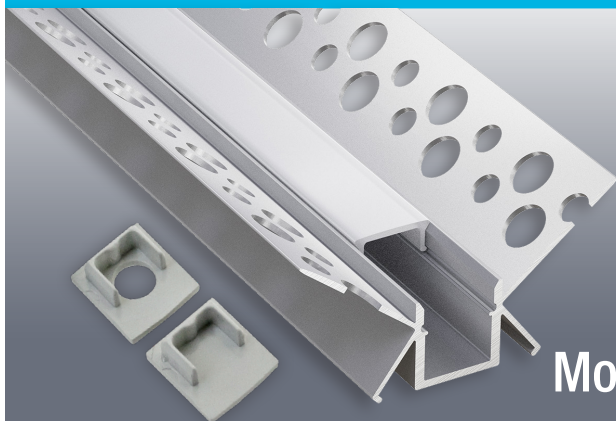

VEROBOARD®

Model: VBD-CH-D2

Material:	Anodized Aluminum
Colour:	Silver Grey
Diffuser Type:	Frosted
Diffuser Material:	Polycarbonate (PC)
Channel Length:	2m (6.5ft), 2.4m (7.8ft), 3m (9.8ft)
Channel Width:	12.8mm (0.5in)
Channel Height:	13.25mm (0.52in)
Accessories Included:	1 Pair of End Caps

Job Name: _____

Distributor: _____

Type: _____

- VBD-CH-D2 (3 meters) **SKU: 666561423650**
- VBD-CH-D2-2.4 (2.4 meters) **SKU: 666561432096**
- VBD-CH-D2-2 (2 meters) **SKU: 666561432102**

Model: VBD-CH-D2

ACCESSORIES (Sold Separately)

Extra End Caps (1 Pair/bag)			
 Model: VBD-ENCH-D2 SKU: 666561427092			

ORDERING GUIDE

MODEL

LENGTH

VBD-CH-D2

-

Full 3-meter (9.8ft) length LED Channels are limited to delivery within BC ONLY.