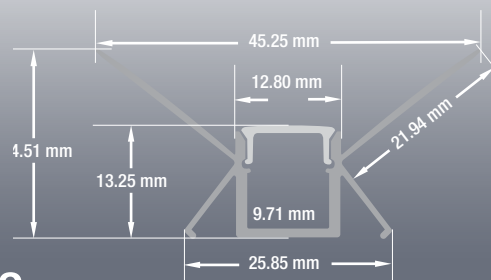

VEROBOARD®

Model: VBD-CH-D2

Material:	Anodized Aluminum
Colour:	Silver Grey
Diffuser Type:	Frosted
Diffuser Material:	Polycarbonate (PC)
Channel Length:	2m (6.5ft), 2.4m (7.8ft), 3m (9.8ft)
Channel Width:	12.8mm (0.5in)
Channel Height:	13.25mm (0.52in)
Accessories Included:	1 Pair of End Caps

Job Name: _____

Distributor: _____

Type: _____

- VBD-CH-D2 (3 meters) **SKU: 666561423650**
- VBD-CH-D2-2.4 (2.4 meters) **SKU: 666561432096**
- VBD-CH-D2-2 (2 meters) **SKU: 666561432102**

Model: VBD-CH-D2

ACCESSORIES (Sold Separately)

Extra End Caps (1 Pair/bag)			
 Model: VBD-ENCH-D2 SKU: 666561427092			

ORDERING GUIDE

MODEL

LENGTH

VBD-CH-D2

-

Full 3-meter (9.8ft) length LED Channels are limited to delivery within BC ONLY.