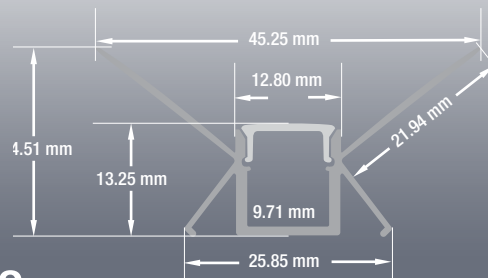

Model: VBD-CH-D2

ACCESSORIES (Sold Separately)

Extra End Caps (1 Pair/bag)			
Model: VBD-ENCH-D2 SKU: 666561427092			

ORDERING GUIDE

MODEL

LENGTH

VBD-CH-D2

XXXX

2.4 Meter (7.8ft)
3 Meter (9.8ft)

Full 3-meter (118 in) length LED Channel are limited to delivery within BC ONLY.