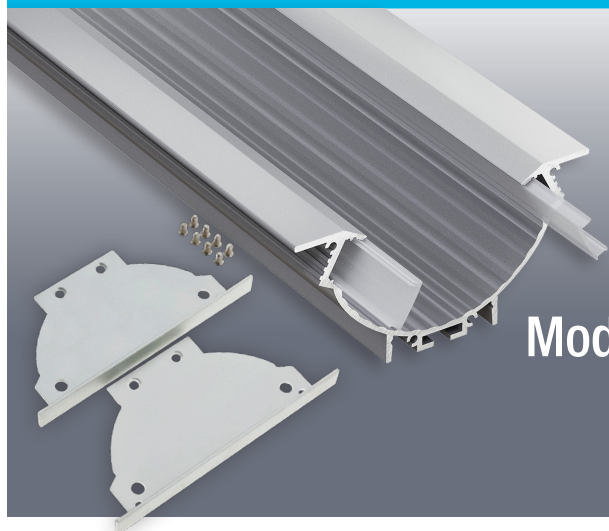

VEROBOARD®

Model: VBD-CH-WC5

Material:	Anodized Aluminum
Colour:	Silver Grey
Diffuser Type:	Frosted
Diffuser Material:	Polycarbonate (PC)
Channel Length:	2m (6.5ft)
Channel Width:	102mm (4in)
Channel Height:	48.5mm (1.9in)
Accessories Included:	1 Pair of End Caps

Job Name: _____

Distributor: _____

Type: _____

VBD-CH-WC5-2 (2 meters)

SKU: 666561423636

Model: VBD-CH-WC5

ACCESSORIES (Sold Separately)

Extra End Caps (1 Pair/bag)	Mounting Bracket (4 PCs/bag)	Suspension Kit (1 Pair/bag)	
<p>Model: VBD-ENCH-WC5 SKU: 666561426842</p>	<p>Model: VBD-CLCH-WC5 SKU: 666561429065</p>	<p>Model: VBD-AIRC-10F-ERWS SKU: 666561417468</p>	