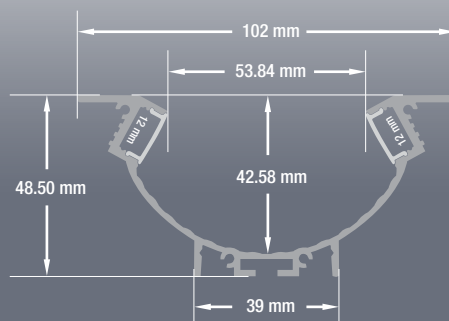

Model: VBD-CH-WC5

ACCESSORIES (Sold Separately)

Extra End Caps (1 Pair/bag)	Mounting Bracket (4 PCs/bag)	Suspension Kit (1 Pair/bag)	
Model: VBD-ENCH-WC5 SKU: 666561426842	Model: VBD-CLCH-WC5 SKU: 666561429065	Model: VBD-AIRC-10F-ERWS SKU: 666561417468	

ORDERING GUIDE

MODEL

LENGTH

VBD-CH-WC5

XXXX

2 [2 meters (6.5ft)]