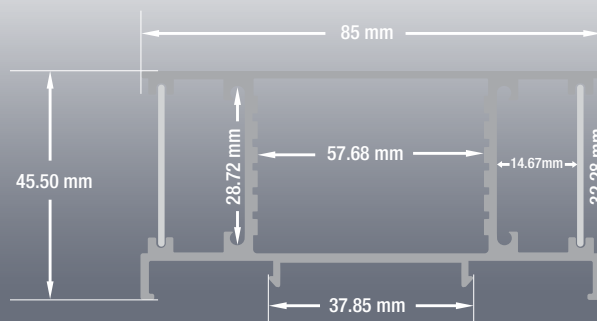

## Model: VBD-CH-WC4

<b>Material:</b>	Anodized Aluminum
<b>Colour:</b>	Silver Grey
<b>Diffuser Type:</b>	Frosted
<b>Diffuser Material:</b>	Polycarbonate (PC)
<b>Channel Length:</b>	2m (6.5ft)
<b>Channel Width:</b>	85mm (3.34in)
<b>Channel Height:</b>	45.5mm (1.79in)
<b>Accessories Included:</b>	1 Pair of End Caps

Job Name: \_\_\_\_\_

Distributor: \_\_\_\_\_

Type: \_\_\_\_\_

VBD-CH-WC4-2 (2 meters)

**SKU: 666561423629**

Model: VBD-CH-WC4

## ORDERING GUIDE

MODEL

LENGTH

VBD-CH-WC4

-

XXXX

2 [2 meters (6.5ft)]