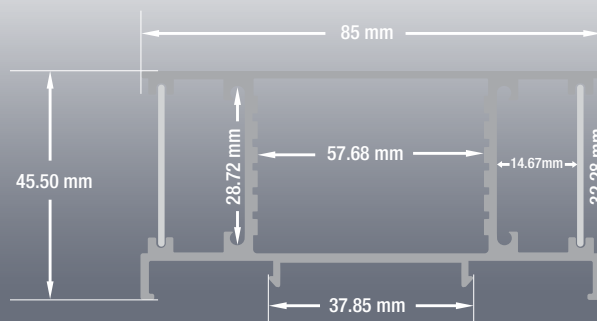

VEROBOARD®

Model: VBD-CH-WC4

Material:	Anodized Aluminum
Colour:	Silver Grey
Diffuser Type:	Frosted
Diffuser Material:	Polycarbonate (PC)
Channel Length:	2m (6.5ft)
Channel Width:	85mm (3.34in)
Channel Height:	45.5mm (1.79in)
Accessories Included:	1 Pair of End Caps

Job Name: _____

Distributor: _____

Type: _____

VBD-CH-WC4-2 (2 meters)

SKU: 666561423629

Model: VBD-CH-WC4

ACCESSORIES (Sold Separately)

Extra End Caps (1 Pair/bag)	Mounting Clips (4 psc/bag)		
 <p>Model: VBD-ENCH-WC4 SKU: 666561426712</p>	 <p>Model: VBD-CLCH-WC4 SKU: 666561429058</p>		

ORDERING GUIDE

MODEL

LENGTH

VBD-CH-WC4

-

XXXX

2 [2 meters (6.5ft)]

RECOMMENDED LED STRIP LIGHTS (Sold Separately)