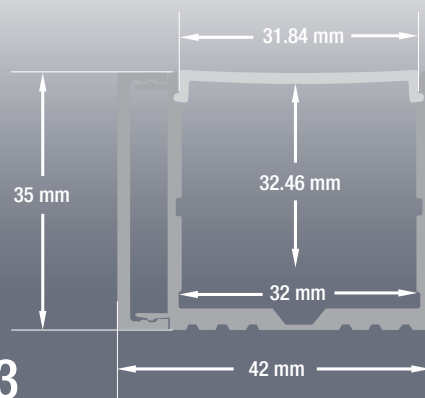

VEROBOARD®

Model: VBD-CH-WC3

Material:	Anodized Aluminum
Colour:	Silver Grey
Diffuser Type:	Frosted
Diffuser Material:	Opal
Channel Length:	2m (6.5ft)
Channel Width:	42mm (1.65in)
Channel Height:	35mm (1.37in)
Accessories Included:	1 Pair of End Caps

Job Name: _____

Distributor: _____

Type: _____

VBD-CH-WC3-2 (2 meters)

SKU: 666561423612

Model: VBD-CH-WC3

ACCESSORIES (Sold Separately)

Extra End Caps (1 Pair/bag)			
Model: VBD-ENCH-WC3 SKU: 666561426675			

ORDERING GUIDE

MODEL

LENGTH

VBD-CH-WC3

-

XXXX

2 [2 meters (6.5ft)]