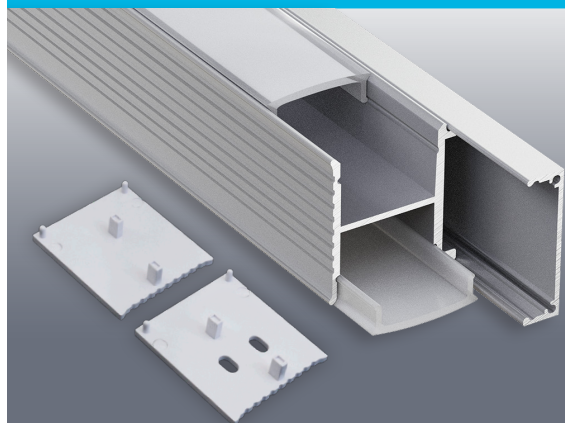

VEROBOARD®

Model: VBD-CH-WC2

Material:	Anodized Aluminum
Colour:	Silver Grey
Diffuser Type:	Frosted
Diffuser Material:	Polycarbonate (PC)
Channel Length:	2m (6.5ft), 2.4m (7.8ft), 3m (9.8ft)
Channel Width:	30.9mm (1.2in)
Channel Height:	27.9mm (1.09in)
Accessories Included:	1 Pair of End Caps

Job Name: _____

Distributor: _____

Type: _____

- VBD-CH-WC2 (3 meters) **SKU: 666561423605**
- VBD-CH-WC2-2.4 (2.4 meters) **SKU: 666561432058**
- VBD-CH-WC2-2 (2 meters) **SKU: 666561434137**

Model: VBD-CH-WC2

ACCESSORIES (Sold Separately)

Extra End Caps (2 Pair/bag)			
<p>Model: VBD-ENCH-WC2 SKU: 666561426668</p>			

ORDERING GUIDE

MODEL

LENGTH

VBD-CH-WC2

-

Full 3-meter (9.8ft) length LED Channels are limited to delivery within BC ONLY.