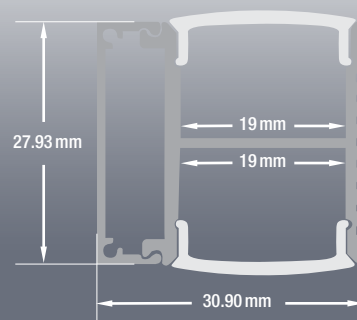

VEROBOARD®

Model: VBD-CH-WC2

Material:	Anodized Aluminum
Colour:	Silver Grey
Diffuser Type:	Frosted
Diffuser Material:	Polycarbonate (PC)
Channel Length:	2m (6.5ft), 2.4m (7.8ft), 3m (9.8ft)
Channel Width:	30.9mm (1.2in)
Channel Height:	27.9mm (1.09in)
Accessories Included:	1 Pair of End Caps

Job Name: _____

Distributor: _____

Type: _____

- VBD-CH-WC2 (3 meters) **SKU: 666561423605**
- VBD-CH-WC2-2.4 (2.4 meters) **SKU: 666561432058**
- VBD-CH-WC2-2 (2 meters) **SKU: 666561434137**

Model: VBD-CH-WC2

ACCESSORIES (Sold Separately)

Extra End Caps (2 Pair/bag)			
<p>Model: VBD-ENCH-WC2 SKU: 666561426668</p>			

ORDERING GUIDE

MODEL

LENGTH

VBD-CH-WC2

-

Full 3-meter (9.8ft) length LED Channels are limited to delivery within BC ONLY.