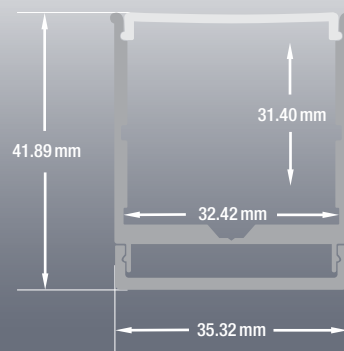

Model: VBD-CH-WC1

ACCESSORIES (Sold Separately)

Extra End Caps (1 Pair/bag)			
Model: VBD-ENCH-WC1 SKU: 666561426651			

ORDERING GUIDE

MODEL

LENGTH

VBD-CH-WC1

-

XXXX

2 [2 meters (6.5ft)]