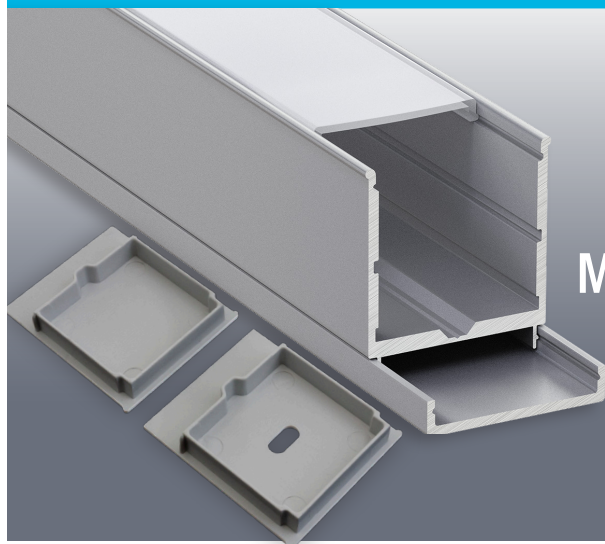

VEROBOARD®

Model: VBD-CH-WC1

Material:	Anodized Aluminum
Colour:	Silver Grey
Diffuser Type:	Frosted
Diffuser Material:	Polycarbonate (PC)
Channel Length:	2m (6.5ft)
Channel Width:	35.3mm (1.4in)
Channel Height:	41.8mm (1.64in)
Accessories Included:	1 Pair of End Caps

Job Name: _____

Distributor: _____

Type: _____

VBD-CH-WC1-2 (2 meters)

SKU: 666561423599

Model: VBD-CH-WC1

ACCESSORIES (Sold Separately)

Extra End Caps (1 Pair/bag)			
 <p>Model: VBD-ENCH-WC1 SKU: 666561426651</p>			

ORDERING GUIDE

MODEL

LENGTH

VBD-CH-WC1

-

XXXX

2 [2 meters (6.5ft)]

RECOMMENDED LED STRIP LIGHTS (Sold Separately)