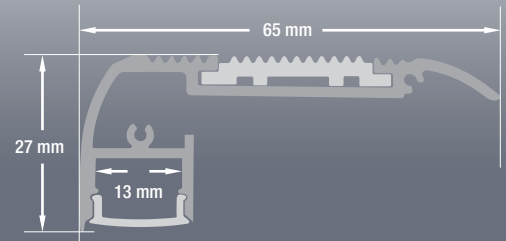

Model: VBD-CH-ST2

ACCESSORIES (Sold Separately)

Extra End Caps (1 Pair/bag)			
Model: VBD-ENCH-ST2 SKU: 666561426927			

ORDERING GUIDE

MODEL

LENGTH

VBD-CH-ST2

-

Full 3-meter (9.8ft) length LED Channels are limited to delivery within BC ONLY.

Leave Blank [3 meters (9.8ft)]

2.4 [2.4 meters (7.8ft)]

2 [2 meters (6.5ft)]