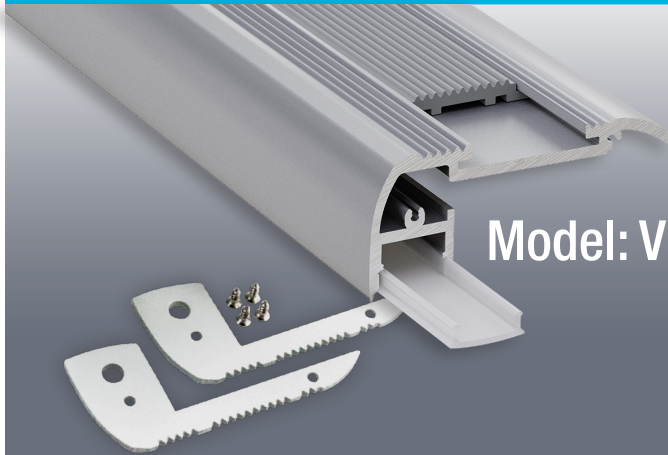

## Model: VBD-CH-ST2

|                              |                                      |
|------------------------------|--------------------------------------|
| <b>Material:</b>             | Anodized Aluminum                    |
| <b>Colour:</b>               | Silver Grey                          |
| <b>Diffuser Type:</b>        | Frosted                              |
| <b>Diffuser Material:</b>    | Polycarbonate (PC)                   |
| <b>Channel Length:</b>       | 2m (6.5ft), 2.4m (7.8ft), 3m (9.8ft) |
| <b>Channel Width:</b>        | 65mm (2.5in)                         |
| <b>Channel Height:</b>       | 27mm (1in)                           |
| <b>Accessories Included:</b> | 1 Pair of End Caps                   |

Job Name: \_\_\_\_\_

Distributor: \_\_\_\_\_

Type: \_\_\_\_\_

|                             |                          |
|-----------------------------|--------------------------|
| VBD-CH-ST2 (3 meters)       | <b>SKU: 666561423582</b> |
| VBD-CH-ST2-2.4 (2.4 meters) | <b>SKU: 666561432034</b> |
| VBD-CH-ST2-2 (2 meters)     | <b>SKU: 666561432041</b> |