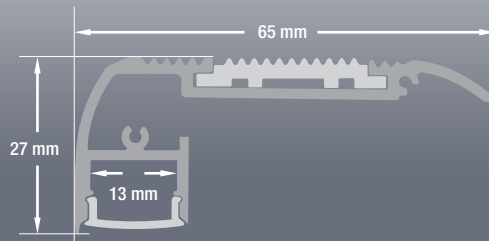

Model: VBD-CH-ST2

ACCESSORIES (Sold Separately)

Extra End Caps (1 Pair/bag)			
Model: VBD-ENCH-ST2 SKU: 666561426927			

ORDERING GUIDE

MODEL

LENGTH

VBD-CH-ST2

-

XXXX

Full 3-meter (118 in) length LED Channel are limited to delivery within BC ONLY.

2.4 Meter (7.8ft)
3 Meter (9.8ft)