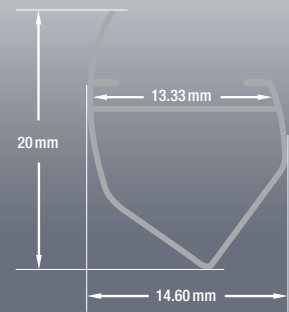

ACCESSORIES (Sold Separately)

Extra End Caps (1 Pair/bag)	Other Accessories		
Model: VBD-ENCH-C5 SKU: 666561427009			

ORDERING GUIDE

MODEL

LENGTH

VBD-CH-C5

-

XXXX

2 [2 meters (6.5ft)]