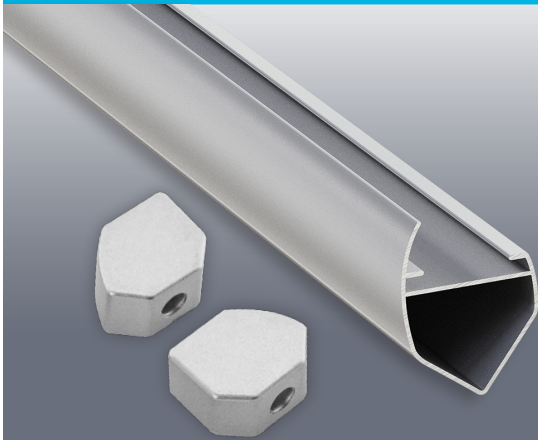

VEROBOARD®

Model: VBD-CH-C5

Material:	Anodized Aluminum
Colour:	Silver Grey
Diffuser Type:	No Diffuser
Channel Length:	2m (6.5ft)
Channel Width:	14.6mm (0.57in)
Channel Height:	20mm (0.78in)
Accessories Included:	1 Pair of End Caps

Job Name: _____

Distributor: _____

Type: _____

VBD-CH-C5-2 (2 meters)

SKU: 666561423568

Model: VBD-CH-C5

ACCESSORIES (Sold Separately)

Extra End Caps (1 Pair/bag)	Other Accessories		
 <p>Model: VBD-ENCH-C5 SKU: 666561427009</p>			

ORDERING GUIDE

MODEL

LENGTH

VBD-CH-C5

-

XXXX

2 [2 meters (6.5ft)]

RECOMMENDED LED STRIP LIGHTS (Sold Separately)