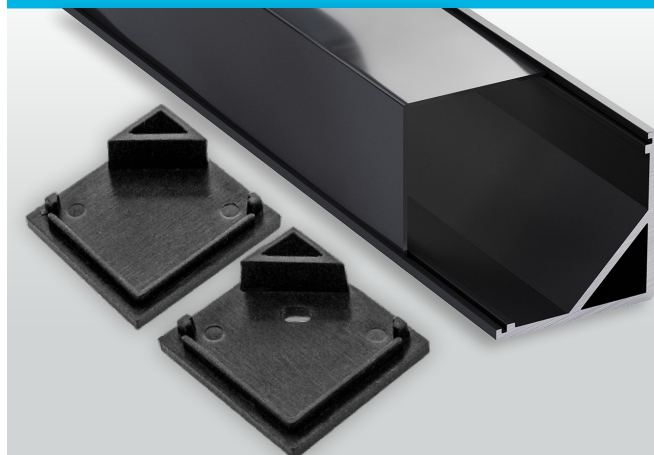

VEROBOARD®

Model: VBD-CH-C4B

Material:	Anodized Aluminum
Colour:	Black
Diffuser Type:	Frosted
Diffuser Material:	Polycarbonate (PC)
Channel Length:	2m (6.5ft), 2.4m (7.8ft), 3m (9.8ft)
Channel Width:	30mm (1.18in)
Channel Height:	30mm (1.18in)
Accessories Included:	1 Pair of End Caps

Job Name: _____

Distributor: _____

Type: _____

VBD-CH-C4B (3 meters)	SKU: 666561423551
VBD-CH-C4B-2.4 (2.4 meters)	SKU: 666561432010
VBD-CH-C4B-2 (2 meters)	SKU: 666561432027

Model: VBD-CH-C4B

ACCESSORIES (Sold Separately)

Extra End Caps (4 Pair/bag)	Mounting Clips (6 PCs/bag)		
<p>Model: VBD-ENCH-C4B SKU: 666561427078</p>	<p>Model: VBD-CLCH-C4 SKU: 666561429126</p>		

Available in Silver Grey

ORDERING GUIDE

MODEL	LENGTH
VBD-CH-C4B	<input type="text"/>
	Leave Blank [3 meters (9.8ft)]
	2.4 [2.4 meters (7.8ft)]
	2 [2 meters (6.5ft)]