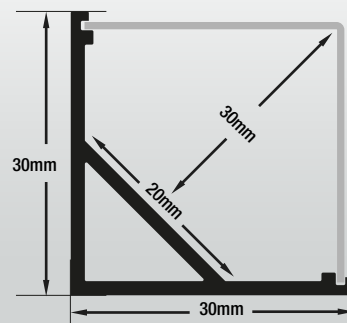

VEROBOARD®

Model: VBD-CH-C4B

Material:	Anodized Aluminum
Colour:	Black
Diffuser Type:	Frosted
Diffuser Material:	Polycarbonate (PC)
Channel Length:	2m (6.5ft), 2.4m (7.8ft), 3m (9.8ft)
Channel Width:	30mm (1.18in)
Channel Height:	30mm (1.18in)
Accessories Included:	1 Pair of End Caps

Job Name: _____

Distributor: _____

Type: _____

VBD-CH-C4B (3 meters)	SKU: 666561423551
VBD-CH-C4B-2.4 (2.4 meters)	SKU: 666561432010
VBD-CH-C4B-2 (2 meters)	SKU: 666561432027

Model: VBD-CH-C4B

ACCESSORIES (Sold Separately)

Extra End Caps (4 Pair/bag)	Mounting Clips (6 PCs/bag)		
Model: VBD-ENCH-C4B SKU: 666561427078	Model: VBD-CLCH-C4 SKU: 666561429126		

Available in Silver Grey

ORDERING GUIDE

MODEL	LENGTH
VBD-CH-C4B	____
	Leave Blank [3 meters (9.8ft)]
	2.4 [2.4 meters (7.8ft)]
	2 [2 meters (6.5ft)]

Full 3-meter (9.8ft) length LED Channels are limited to delivery within BC ONLY.