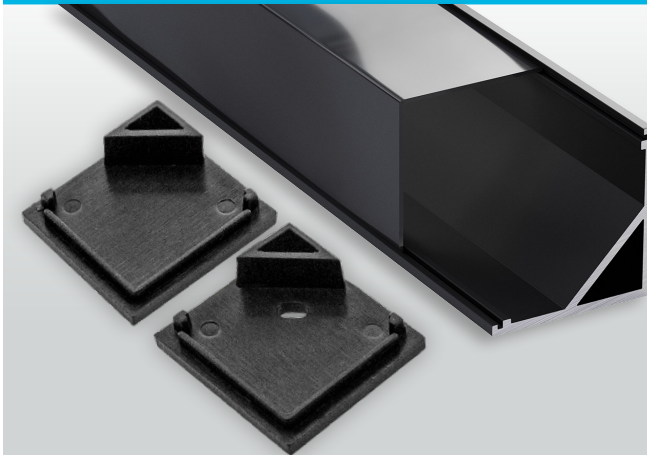

VEROBOARD®

Model: VBD-CH-C4B

Material:	Anodized Aluminum
Colour:	Black
Diffuser Type:	Frosted
Diffuser Material:	Polycarbonate (PC)
Channel Length:	2.4m (7.8ft), 3m (9.8ft)
Channel Width:	30mm (1.18in)
Channel Height:	30mm (1.18in)
Accessories Included:	1 Pair of End Caps

Job Name: _____

Distributor: _____

Type: _____

SKU: 666561423551

Model: VBD-CH-C4B

ACCESSORIES (Sold Separately)

Extra End Caps (4 Pair/bag)	Mounting Clips (6 PCs/bag)		
 <p>Model: VBD-ENCH-C4B SKU: 666561427078</p>	 <p>Model: VBD-CLCH-C4 SKU: 666561429126</p>		

Available in Silver Grey

ORDERING GUIDE

MODEL

VBD-CH-C4B

LENGTH

XXXX

2.4 Meter (7.8ft)
3 Meter (9.8ft)

Full 3-meter (118 in) length LED Channel are limited to delivery within BC ONLY.