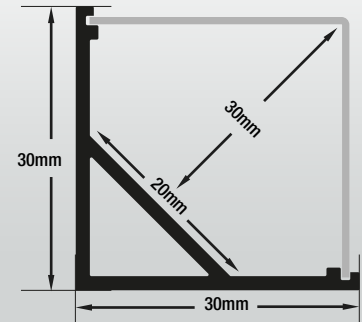

Model: VBD-CH-C4B