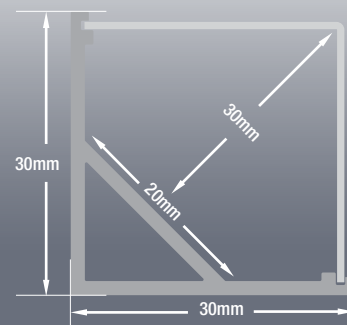

Model: VBD-CH-C4