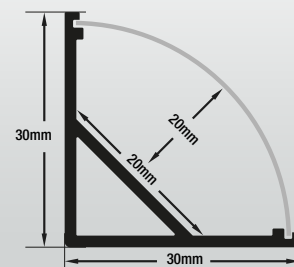

VEROBOARD®

Model: VBD-CH-C3B

Material:	Anodized Aluminum
Colour:	Black
Diffuser Type:	Frosted
Diffuser Material:	Polycarbonate (PC)
Channel Length:	2.4m (7.8ft), 3m (9.8ft)
Channel Width:	30mm (1.18in)
Channel Height:	30mm (1.18in)
Accessories Included:	1 Pair of End Caps

Job Name: _____

Distributor: _____

Type: _____

SKU: 666561423537

Model: VBD-CH-C3B

ACCESSORIES (Sold Separately)

Extra End Caps (2 Pair/bag)	Mounting Clips (6 PCs/bag)		
Model: VBD-ENCH-C3B SKU: 666561427061	Model: VBD-CLCH-C3B SKU: 666561429119		

Available in Silver Grey

ORDERING GUIDE

MODEL

VBD-CH-C3B

LENGTH

XXXX

2.4 Meter (7.8ft)
3 Meter (9.8ft)

Full 3-meter (118 in) length LED Channel are limited to delivery within BC ONLY.