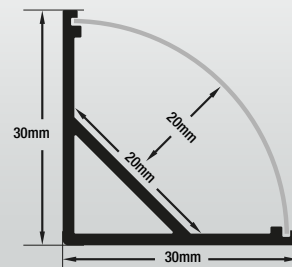

VEROBOARD®

Model: VBD-CH-C3B

Material:	Anodized Aluminum
Colour:	Black
Diffuser Type:	Frosted
Diffuser Material:	Polycarbonate (PC)
Channel Length:	2m (6.5ft), 2.4m (7.8ft), 3m (9.8ft)
Channel Width:	30mm (1.18in)
Channel Height:	30mm (1.18in)
Accessories Included:	1 Pair of End Caps

Job Name: _____

Distributor: _____

Type: _____

VBD-CH-C3B (3 meters)	SKU: 666561423537
VBD-CH-C3B-2.4 (2.4 meters)	SKU: 666561431976
VBD-CH-C3B-2 (2 meters)	SKU: 666561431983

Model: VBD-CH-C3B

ACCESSORIES (Sold Separately)

Extra End Caps (2 Pair/bag)	Mounting Clips (6 PCs/bag)		
Model: VBD-ENCH-C3B SKU: 666561427061	Model: VBD-CLCH-C3B SKU: 666561429119		

Available in Silver Grey

ORDERING GUIDE

MODEL	LENGTH	
VBD-CH-C3B	____	Full 3-meter (9.8ft) length LED Channels are limited to delivery within BC ONLY.
	Leave Blank [3 meters (9.8ft)]	
	2.4 [2.4 meters (7.8ft)]	
	2 [2 meters (6.5ft)]