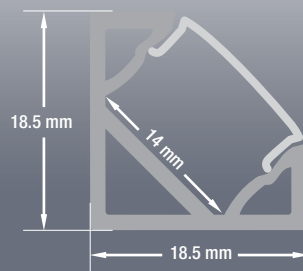

VEROBOARD®

Model: VBD-CH-C2

Material:	Anodized Aluminum
Colour:	Silver Grey
Diffuser Type:	Frosted
Diffuser Material:	Opal
Channel Length:	2m (6.5ft), 2.4m (7.8ft), 3m (9.8ft)
Channel Width:	18.5mm (0.72in)
Channel Height:	18.5mm (0.72in)
Accessories Included:	1 Pair of End Caps

Job Name: _____

Distributor: _____

Type: _____

- VBD-CH-C2 (3 meters) **SKU: 666561423506**
- VBD-CH-C2-2.4 (2.4 meters) **SKU: 666561431921**
- VBD-CH-C2-2 (2 meters) **SKU: 666561407803**

ACCESSORIES (Sold Separately)

Extra End Caps (4 Pair/bag)	Mounting Clips (6 PCs/bag)	Lens	Cover*
Model: VBD-ENCH-C2 SKU: 666561426972	Model: VBD-CLCH-C2 SKU: 666561427238	30 Degree Lens VBD-LENS-S4RF1 SKU: 666561427252	PC Clear Cover VBD-CV-S5C2 SKU: 666561427405 PC Black Cover VBD-CV-S5C2B SKU: 666561427412

Available in Black

*Upon purchase, the product includes a frosted diffuser.

ORDERING GUIDE

MODEL

LENGTH

VBD-CH-C2

-

Leave Blank [3 meters (9.8ft)]
2.4 [2.4 meters (7.8ft)]
2 [2 meters (6.5ft)]

Full 3-meter (9.8ft) length LED Channels are limited to delivery within BC ONLY.