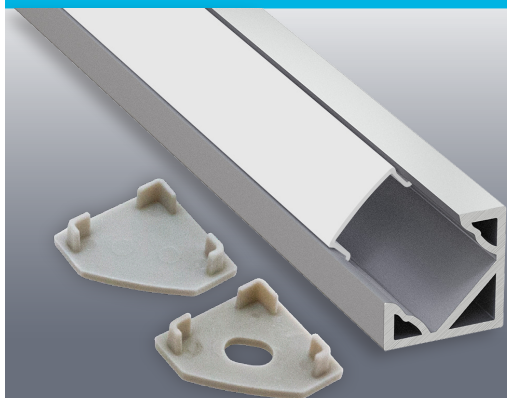

## Model: VBD-CH-C2

<b>Material:</b>	Anodized Aluminum
<b>Colour:</b>	Silver Grey
<b>Diffuser Type:</b>	Frosted
<b>Diffuser Material:</b>	Opal
<b>Channel Length:</b>	2m (6.5ft), 2.4m (7.8ft), 3m (9.8ft)
<b>Channel Width:</b>	18.5mm (0.72in)
<b>Channel Height:</b>	18.5mm (0.72in)
<b>Accessories Included:</b>	1 Pair of End Caps

Job Name: \_\_\_\_\_

Distributor: \_\_\_\_\_

Type: \_\_\_\_\_

- VBD-CH-C2 (3 meters) **SKU: 666561423506**
- VBD-CH-C2-2.4 (2.4 meters) **SKU: 666561431921**
- VBD-CH-C2-2 (2 meters) **SKU: 666561407803**