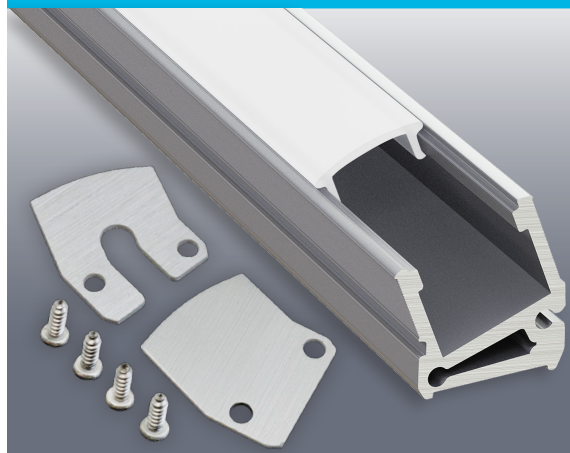

VEROBOARD®

Model: VBD-CH-C1

Material:	Anodized Aluminum
Colour:	Silver Grey
Diffuser Type:	Frosted
Diffuser Material:	Opal
Channel Length:	2m (6.5ft)
Channel Width:	21.19mm (0.8in)
Channel Height:	23.68mm (0.9in)
Accessories Included:	1 Pair of End Caps

Job Name: _____

Distributor: _____

Type: _____

VBD-CH-C1-2 (2 meters)

SKU: 666561423490

Model: VBD-CH-C1

ACCESSORIES (Sold Separately)

Extra End Caps (1 Pair/bag)	Mounting Clips (4 PCs/bag)		
 <p>Model: VBD-ENCH-C1 SKU: 666561426934</p>	 <p>Model: VBD-CLCH-C1 SKU: 666561429249</p>		