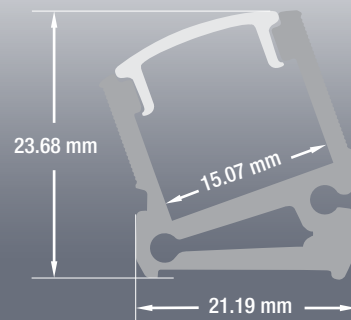

Model: VBD-CH-C1

ACCESSORIES (Sold Separately)

Extra End Caps (1 Pair/bag)	Mounting Clips (4 PCs/bag)		
Model: VBD-ENCH-C1 SKU: 666561426934	Model: VBD-CLCH-C1 SKU: 666561429249		

ORDERING GUIDE

MODEL

VBD-CH-C1

LENGTH

XXXX

2 [2 meters (6.5ft)]