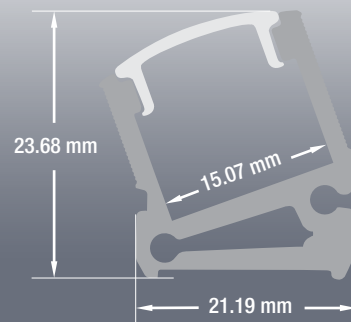

Model: VBD-CH-C1

ACCESSORIES (Sold Separately)

Extra End Caps (1 Pair/bag)			
Model: VBD-ENCH-C1 SKU: 666561426934			

ORDERING GUIDE

MODEL

LENGTH

VBD-CH-C1

-

XXXX

2 Meter (6.5ft)