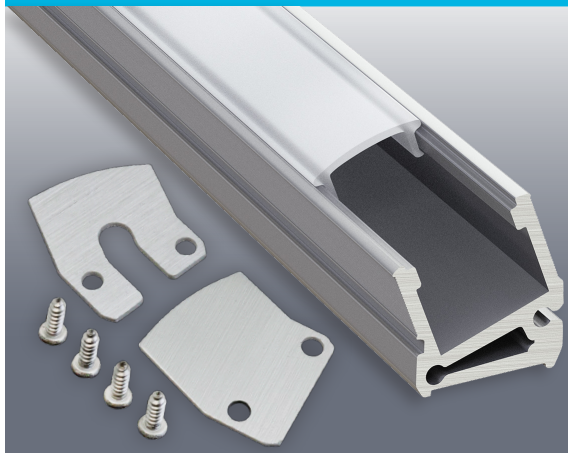

VEROBOARD®

Model: VBD-CH-C1

Material:	Anodized Aluminum
Colour:	Silver Grey
Diffuser Type:	Frosted
Diffuser Material:	Polycarbonate (PC)
Channel Length:	2m (6.5ft)
Channel Width:	21.19mm (0.8in)
Channel Height:	23.68mm (0.9in)
Accessories Included:	1 Pair of End Caps

Contact Name: _____

Company: _____

Phone: _____

Email: _____

Model: VBD-CH-C1