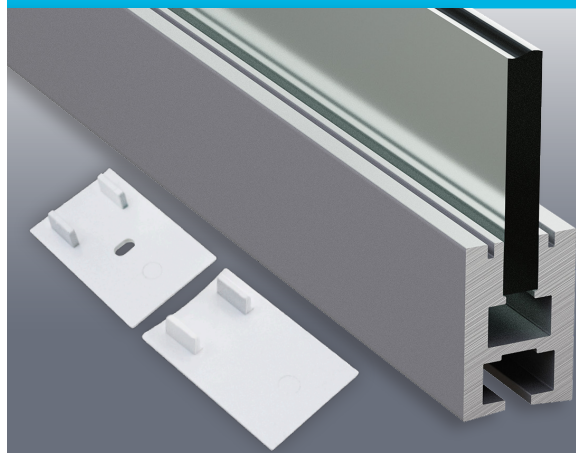

VEROBOARD®

Model: VBD-CH-E1

Material:	Anodized Aluminum
Colour:	Silver Grey
Diffuser Type:	Frosted
Diffuser Material:	No Diffuser
Channel Length:	2m (6.5ft)
Channel Width:	22.9mm (0.9in)
Channel Height:	34.31mm (1.35in)
Accessories Included:	1 Pair of End Caps

Job Name: _____

Distributor: _____

Type: _____

VBD-CH-E1-2 (2 meters)

SKU: 666561423483

Model: VBD-CH-E1

ACCESSORIES (Sold Separately)

Extra End Caps (1 Pair/bag)	Suspension Kit (1 Pair/bag)		
 <p>Model: VBD-ENCH-E1 SKU: 666561426644</p>	 <p>Model: VBD-AIRC-10F-ERWS SKU: 666561417468</p>		