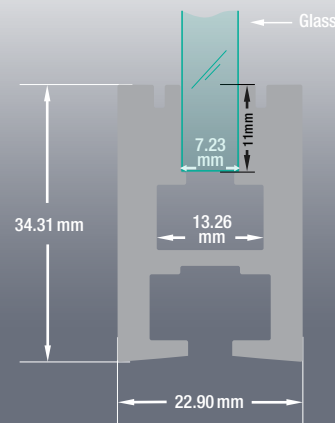

Model: VBD-CH-E1

ACCESSORIES (Sold Separately)

Extra End Caps (1 Pair/bag)	Suspension Kit (1 Pair/bag)		
Model: VBD-ENCH-E1 SKU: 666561426644	Model: VBD-AIRC-10F-ERWS SKU: 666561417468		

ORDERING GUIDE

MODEL

VBD-CH-E1

LENGTH

XXXX

2 [2 meters (6.5ft)]