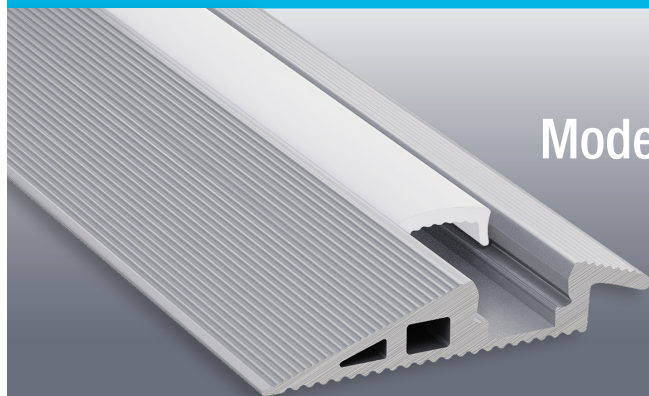

VEROBOARD®

Model: VBD-CH-W4

Material:	Anodized Aluminum
Colour:	Silver Grey
Diffuser Type:	Frosted
Diffuser Material:	Opal
Channel Length:	2m (6.5ft), 2.4m (7.8ft), 3m (9.8ft)
Channel Width:	57.7mm (2.2in)
Channel Height:	10.18mm (0.4in)

Job Name: _____

Distributor: _____

Type: _____

VBD-CH-W4 (3 meters)	SKU: 666561423476
VBD-CH-W4-2.4 (2.4 meters)	SKU: 666561431877
VBD-CH-W4-2 (2 meters)	SKU: 666561431884

Model: VBD-CH-W4

ORDERING GUIDE

MODEL

LENGTH

VBD-CH-W4

-

Full 3-meter (9.8ft) length LED Channels are limited to delivery within BC ONLY.

Leave Blank [3 meters (9.8ft)]
 2.4 [2.4 meters (7.8ft)]
 2 [2 meters (6.5ft)]

RECOMMENDED LED STRIP LIGHTS (Sold Separately)