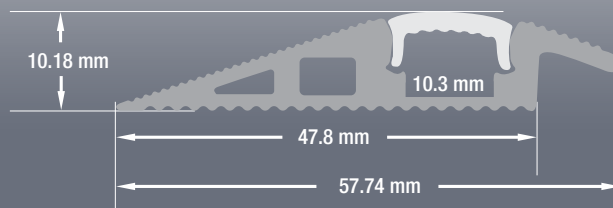

VEROBOARD®

Model: VBD-CH-W4

Material:	Anodized Aluminum
Colour:	Silver Grey
Diffuser Type:	Frosted
Diffuser Material:	Opal
Channel Length:	2m (6.5ft), 2.4m (7.8ft), 3m (9.8ft)
Channel Width:	57.7mm (2.2in)
Channel Height:	10.18mm (0.4in)

Job Name: _____

Distributor: _____

Type: _____

VBD-CH-W4 (3 meters)	SKU: 666561423476
VBD-CH-W4-2.4 (2.4 meters)	SKU: 666561431877
VBD-CH-W4-2 (2 meters)	SKU: 666561431884

Model: VBD-CH-W4

ORDERING GUIDE

MODEL

LENGTH

VBD-CH-W4

-

Full 3-meter (9.8ft) length LED Channels are limited to delivery within BC ONLY.

Leave Blank [3 meters (9.8ft)]
 2.4 [2.4 meters (7.8ft)]
 2 [2 meters (6.5ft)]

RECOMMENDED LED STRIP LIGHTS (Sold Separately)

MODEL	COLOUR TEMPERATURE	LUMEN/FT	WATT/FT	WIDTH	INTENSITY	DOT-FREE
VBDFS-L2835-xxxx-60-24-NS	2700K, 3000K, 3500K, 4000K, 5000K, 6000K	152 (Lm/ft)	1.5 (W/ft)	10mm	Low	✗
VBDFS-3528-xxxx-60-12-NS	3000K, 3500K, 4000K, 5000K	126-144 (Lm/ft)	1.5 (W/ft)	8mm	Low	✗
VBDFS-3528-xxxx-60-12-WP (Outdoor)	3000K, 6000K	126-144 (Lm/ft)	1.5 (W/ft)	10mm	Low	✗
VBDFS-5050-RGB-30-12-NS	RGB	2600-3000MCD	2 (W/ft)	12mm	Low	--
VBDFS-COB480W2-xxxx-24S	2700K, 3000K, 3500K, 4000K, 5000K	155 (Lm/ft)	2 (W/ft)	10mm	Low	✓
VBDFS-COB480W3-xxxx-24S	2700K, 3000K, 3500K, 4000K, 5000K	232 (Lm/ft)	3 (W/ft)	10mm	Medium	✓
VBDFS-3528-5000-120-24-WP	5000K	256 (Lm/ft)	3 (W/ft)	10mm	Medium	✗
VBDFS-L2835-xxxx-120-24-NS	2700K, 3000K, 3500K, 4000K, 5000K, 6000K	298 (Lm/ft)	3 (W/ft)	12mm	Medium	--