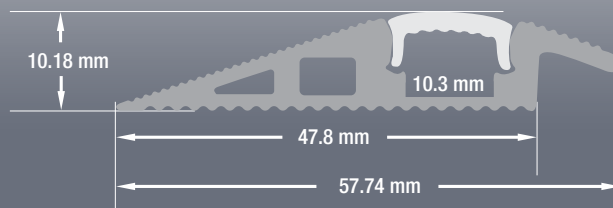

## Model: VBD-CH-W4

Material:	Anodized Aluminum
Colour:	Silver Grey
Diffuser Type:	Frosted
Diffuser Material:	Opal
Channel Length:	2.4m (7.8ft), 3m (9.8ft)
Channel Width:	57.7mm (2.2in)
Channel Height:	10.18mm (0.4in)

### ORDERING GUIDE

MODEL

LENGTH

VBD-CH-W4

XXXX

2.4 Meter (7.8ft)  
3 Meter (9.8ft)

Full 3-meter (118 in) length LED Channel are limited to delivery within BC ONLY.

## RECOMMENDED LED STRIP LIGHTS (Sold Separately)

MODEL	COLOUR TEMPERATURE	LUMEN/FT	WATT/FT	WIDTH	INTENSITY	DOT-FREE
VBDFS-L2835-xxxx-60-24-NS	2700K, 3000K, 3500K, 4000K, 5000K, 6000K	152 (Lm/ft)	1.5 (W/ft)	10mm	Low	✗
VBDFS-3528-xxxx-60-12-NS	3000K, 3500K, 4000K, 5000K	126-144 (Lm/ft)	1.5 (W/ft)	8mm	Low	✗
VBDFS-3528-xxxx-60-12-WP (Outdoor)	3000K, 6000K	126-144 (Lm/ft)	1.5 (W/ft)	10mm	Low	✗
VBDFS-5050-RGB-30-12-NS	RGB	2600-3000MCD	2 (W/ft)	12mm	Low	--
VBDFS-COB480W2-xxxx-24S	2700K, 3000K, 3500K, 4000K, 5000K	155 (Lm/ft)	2 (W/ft)	10mm	Low	✓
VBDFS-COB480W3-xxxx-24S	2700K, 3000K, 3500K, 4000K, 5000K	232 (Lm/ft)	3 (W/ft)	10mm	Medium	✓
VBDFS-3528-5000-120-24-WP	5000K	256 (Lm/ft)	3 (W/ft)	10mm	Medium	✗
VBDFS-L2835-xxxx-120-24-NS	2700K, 3000K, 3500K, 4000K, 5000K, 6000K	298 (Lm/ft)	3 (W/ft)	12mm	Medium	--