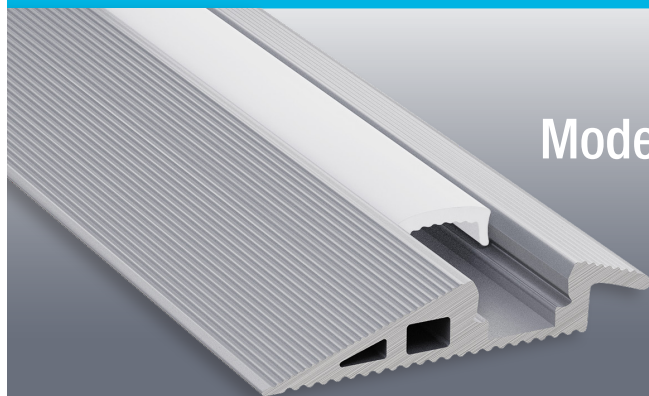

VEROBOARD®

Model: VBD-CH-W4

Material:	Anodized Aluminum
Colour:	Silver Grey
Diffuser Type:	Frosted
Diffuser Material:	Opal
Channel Length:	2.4m (7.8ft), 3m (9.8ft)
Channel Width:	57.7mm (2.2in)
Channel Height:	10.18mm (0.4in)

Job Name: _____

Distributor: _____

Type: _____

SKU: 666561423476

Model: VBD-CH-W4