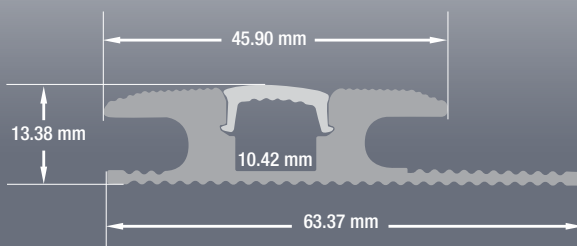

VEROBOARD®

Model: VBD-CH-W3

Material:	Anodized Aluminum
Colour:	Silver Grey
Diffuser Type:	Frosted
Diffuser Material:	Opal
Channel Length:	2m (6.5ft), 2.4m (7.8ft), 3m (9.8ft)
Channel Width:	63.37mm (2.5in)
Channel Height:	13.38mm (0.5in)

Job Name: _____

Distributor: _____

Type: _____

VBD-CH-W3 (3 meters)	SKU: 666561423469
VBD-CH-W3-2.4 (2.4 meters)	SKU: 666561431853
VBD-CH-W3-2 (2 meters)	SKU: 666561431860

Model: VBD-CH-W3

ORDERING GUIDE

MODEL

LENGTH

VBD-CH-W3

Leave Blank [3 meters (9.8ft)]
 2.4 [2.4 meters (7.8ft)]
 2 [2 meters (6.5ft)]

Full 3-meter (9.8ft) length LED Channels are limited to delivery within BC ONLY.

RECOMMENDED LED STRIP LIGHTS (Sold Separately)