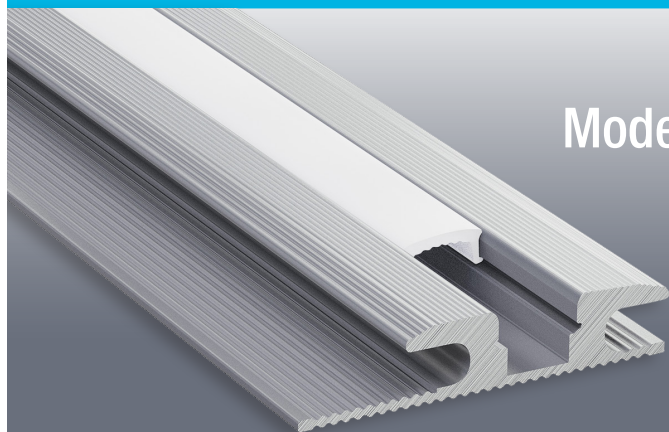

VEROBOARD®

Model: VBD-CH-W3

Material:	Anodized Aluminum
Colour:	Silver Grey
Diffuser Type:	Frosted
Diffuser Material:	Opal
Channel Length:	2m (6.5ft), 2.4m (7.8ft), 3m (9.8ft)
Channel Width:	63.37mm (2.5in)
Channel Height:	13.38mm (0.5in)

Job Name: _____

Distributor: _____

Type: _____

VBD-CH-W3 (3 meters)	SKU: 666561423469
VBD-CH-W3-2.4 (2.4 meters)	SKU: 666561431853
VBD-CH-W3-2 (2 meters)	SKU: 666561431860

Model: VBD-CH-W3

ORDERING GUIDE

MODEL

LENGTH

VBD-CH-W3

Leave Blank [3 meters (9.8ft)]
 2.4 [2.4 meters (7.8ft)]
 2 [2 meters (6.5ft)]

Full 3-meter (9.8ft) length LED Channels are limited to delivery within BC ONLY.

RECOMMENDED LED STRIP LIGHTS (Sold Separately)