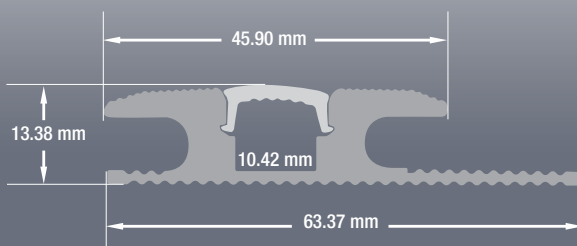

VEROBOARD®

Model: VBD-CH-W3

Material:	Anodized Aluminum
Colour:	Silver Grey
Diffuser Type:	Frosted
Diffuser Material:	Opal
Channel Length:	2.4m (7.8ft), 3m (9.8ft)
Channel Width:	63.37mm (2.5in)
Channel Height:	13.38mm (0.5in)

Job Name: _____

Distributor: _____

Type: _____

SKU: 666561423469

Model: VBD-CH-W3

ORDERING GUIDE

MODEL

LENGTH

VBD-CH-W3

XXXX

2.4 Meter (7.8ft)
3 Meter (9.8ft)

Full 3-meter (118 in) length LED Channel are limited to delivery within BC ONLY.

RECOMMENDED LED STRIP LIGHTS (Sold Separately)

MODEL	COLOUR TEMPERATURE	LUMEN/FT	WATT/FT	WIDTH	INTENSITY	DOT-FREE
VBDFS-L2835-xxxx-60-24-NS	2700K, 3000K, 3500K, 4000K, 5000K, 6000K	152 (Lm/ft)	1.5 (W/ft)	10mm	Low	✗
VBDFS-3528-xxxx-60-12-NS	3000K, 3500K, 4000K, 5000K	126-144 (Lm/ft)	1.5 (W/ft)	8mm	Low	✗
VBDFS-3528-xxxx-60-12-WP (Outdoor)	3000K, 6000K	126-144 (Lm/ft)	1.5 (W/ft)	10mm	Low	✗
VBDFS-5050-RGB-30-12-NS	RGB	2600-3000MCD	2 (W/ft)	12mm	Low	--
VBDFS-COB480W2-xxxx-24S	2700K, 3000K, 3500K, 4000K, 5000K	155 (Lm/ft)	2 (W/ft)	10mm	Low	✓
VBDFS-COB480W3-xxxx-24S	2700K, 3000K, 3500K, 4000K, 5000K	232 (Lm/ft)	3 (W/ft)	10mm	Medium	✓
VBDFS-3528-5000-120-24-WP	5000K	256 (Lm/ft)	3 (W/ft)	10mm	Medium	✗
VBDFS-L2835-xxxx-120-24-NS	2700K, 3000K, 3500K, 4000K, 5000K, 6000K	298 (Lm/ft)	3 (W/ft)	12mm	Medium	--