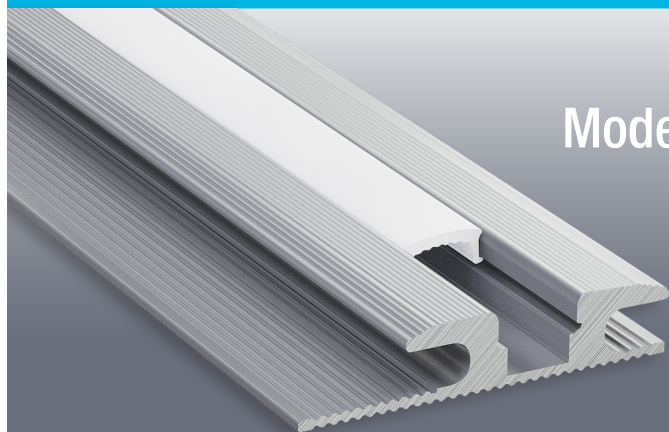

VEROBOARD®

Model: VBD-CH-W3

Material:	Anodized Aluminum
Colour:	Silver Grey
Diffuser Type:	Frosted
Diffuser Material:	Opal
Channel Length:	2.4m (7.8ft), 3m (9.8ft)
Channel Width:	63.37mm (2.5in)
Channel Height:	13.38mm (0.5in)

Job Name: _____

Distributor: _____

Type: _____

SKU: 666561423469

Model: VBD-CH-W3