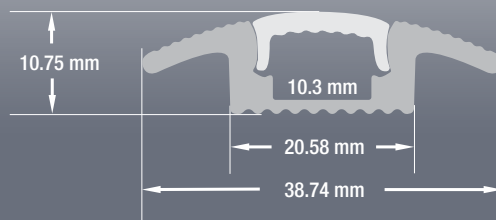

VEROBOARD®

Model: VBD-CH-W2

Material:	Anodized Aluminum
Colour:	Silver Grey
Diffuser Type:	Frosted
Diffuser Material:	Opal
Channel Length:	2m (6.5ft), 2.4m (7.8ft), 3m (9.8ft)
Channel Width:	28.54mm (1.12in)
Channel Height:	10.75mm (0.4in)

Job Name: _____

Distributor: _____

Type: _____

VBD-CH-W2 (3 meters)	SKU: 666561423452
VBD-CH-W2-2.4 (2.4 meters)	SKU: 666561431648
VBD-CH-W2-2 (2 meters)	SKU: 666561431846

Model: VBD-CH-W2

ORDERING GUIDE

MODEL

LENGTH

VBD-CH-W2

Leave Blank [3 meters (9.8ft)]
 2.4 [2.4 meters (7.8ft)]
 2 [2 meters (6.5ft)]

Full 3-meter (9.8ft) length LED Channels are limited to delivery within BC ONLY.

RECOMMENDED LED STRIP LIGHTS (Sold Separately)

MODEL	COLOUR TEMPERATURE	LUMEN/FT	WATT/FT	WIDTH	INTENSITY	DOT-FREE
VBDFS-L2835-xxxx-60-24-NS	2700K, 3000K, 3500K, 4000K, 5000K, 6000K	152 (Lm/ft)	1.5 (W/ft)	10mm	Low	✗
VBDFS-3528-xxxx-60-12-NS	3000K, 3500K, 4000K, 5000K	126-144 (Lm/ft)	1.5 (W/ft)	8mm	Low	✗
VBDFS-3528-xxxx-60-12-WP (Outdoor)	3000K, 6000K	126-144 (Lm/ft)	1.5 (W/ft)	10mm	Low	✗
VBDFS-5050-RGB-30-12-NS	RGB	2600-3000MCD	2 (W/ft)	12mm	Low	--
VBDFS-COB480W2-xxxx-24S	2700K, 3000K, 3500K, 4000K, 5000K	155 (Lm/ft)	2 (W/ft)	10mm	Low	✓
VBDFS-COB480W3-xxxx-24S	2700K, 3000K, 3500K, 4000K, 5000K	232 (Lm/ft)	3 (W/ft)	10mm	Medium	✓
VBDFS-3528-5000-120-24-WP	5000K	256 (Lm/ft)	3 (W/ft)	10mm	Medium	✗
VBDFS-L2835-xxxx-120-24-NS	2700K, 3000K, 3500K, 4000K, 5000K, 6000K	298 (Lm/ft)	3 (W/ft)	12mm	Medium	--