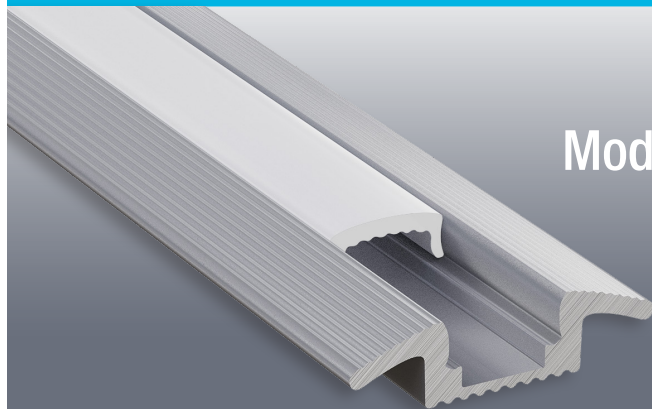

VEROBOARD®

Model: VBD-CH-W2

Material:	Anodized Aluminum
Colour:	Silver Grey
Diffuser Type:	Frosted
Diffuser Material:	Opal
Channel Length:	2m (6.5ft), 2.4m (7.8ft), 3m (9.8ft)
Channel Width:	28.54mm (1.12in)
Channel Height:	10.75mm (0.4in)

Job Name: _____

Distributor: _____

Type: _____

VBD-CH-W2 (3 meters)	SKU: 666561423452
VBD-CH-W2-2.4 (2.4 meters)	SKU: 666561431648
VBD-CH-W2-2 (2 meters)	SKU: 666561431846

Model: VBD-CH-W2

ORDERING GUIDE

MODEL

LENGTH

VBD-CH-W2

Leave Blank [3 meters (9.8ft)]
 2.4 [2.4 meters (7.8ft)]
 2 [2 meters (6.5ft)]

Full 3-meter (9.8ft) length LED Channels are limited to delivery within BC ONLY.

RECOMMENDED LED STRIP LIGHTS (Sold Separately)