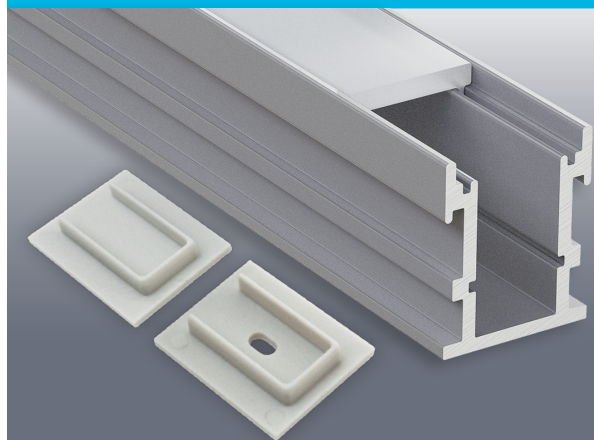

VEROBOARD®

Model: VBD-CH-W1

Material:	Anodized Aluminum
Colour:	Silver Grey
Diffuser Type:	Frosted
Diffuser Material:	Polycarbonate (PC)
Channel Length:	2m (6.5ft), 2.4m (7.8ft), 3m (9.8ft)
Channel Width:	21.5mm (0.84in)
Channel Height:	26.16mm (1in)
Accessories Included:	1 Pair of End Caps

Job Name: _____

Distributor: _____

Type: _____

- VBD-CH-W1 (3 meters) **SKU: 666561423445**
- VBD-CH-W1-2.4 (2.4 meters) **SKU: 666561431624**
- VBD-CH-W1-2 (2 meters) **SKU: 666561434120**

Model: VBD-CH-W1

ACCESSORIES (Sold Separately)

Extra End Caps (2 Pair/bag)			
<p>Model: VBD-ENCH-W1 SKU: 666561426859</p>			

ORDERING GUIDE

MODEL

LENGTH

VBD-CH-W1

Full 3-meter (9.8ft) length LED Channels are limited to delivery within BC ONLY.