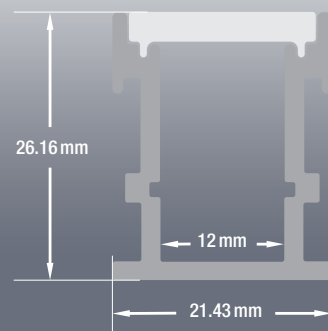

VEROBOARD®

Model: VBD-CH-W1

Material:	Anodized Aluminum
Colour:	Silver Grey
Diffuser Type:	Frosted
Diffuser Material:	Polycarbonate (PC)
Channel Length:	2m (6.5ft), 2.4m (7.8ft), 3m (9.8ft)
Channel Width:	21.5mm (0.84in)
Channel Height:	26.16mm (1in)
Accessories Included:	1 Pair of End Caps

Job Name: _____

Distributor: _____

Type: _____

- VBD-CH-W1 (3 meters) **SKU: 666561423445**
- VBD-CH-W1-2.4 (2.4 meters) **SKU: 666561431624**
- VBD-CH-W1-2 (2 meters) **SKU: 666561434120**

Model: VBD-CH-W1

ACCESSORIES (Sold Separately)

Extra End Caps (2 Pair/bag)			
<p>Model: VBD-ENCH-W1 SKU: 666561426859</p>			

ORDERING GUIDE

MODEL

LENGTH

VBD-CH-W1

Full 3-meter (9.8ft) length LED Channels are limited to delivery within BC ONLY.