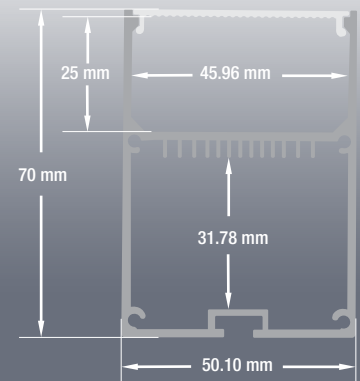

VEROBOARD®

Model: VBD-CH-RF10

Material:	Anodized Aluminum
Colour:	Silver Grey
Diffuser Type:	Frosted
Diffuser Material:	Polycarbonate (PC)
Channel Length:	2m (6.5ft)
Channel Width:	50.1mm (1.96in)
Channel Height:	70mm (2.75in)
Accessories Included:	1 Pair of End Caps

Job Name: _____

Distributor: _____

Type: _____

VBD-CH-RF10-2 (2 meters)

SKU: 666561423438

Model:
VBD-CH-RF10

ACCESSORIES (Sold Separately)

Extra End Caps (1 Pair/bag)	Mounting Brackets (4 Pcs/bag)	Suspension Kits (1 Pair/bag)	
 <p>Model: VBD-ENCH-RF10 SKU: 666561426903</p>	 <p>Model: VBD-CLCH-RF10 SKU: 666561429102</p>	 <p>Model: VBD-AIRC-10F-ERWS SKU: 666561417468</p>	

ORDERING GUIDE

MODEL

LENGTH

VBD-CH-RF10

-

XXXX

2 [2 meters (6.5ft)]

RECOMMENDED LED STRIP LIGHTS (Sold Separately)