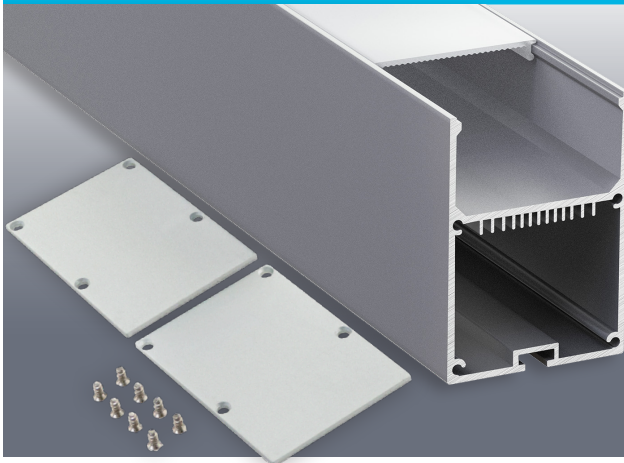

VEROBOARD®

Model: VBD-CH-RF10

Material:	Anodized Aluminum
Colour:	Silver Grey
Diffuser Type:	Frosted
Diffuser Material:	Polycarbonate (PC)
Channel Length:	2m (6.5ft)
Channel Width:	50.1mm (1.96in)
Channel Height:	70mm (2.75in)
Accessories Included:	1 Pair of End Caps

Job Name: _____

Distributor: _____

Type: _____

VBD-CH-RF10-2 (2 meters)

SKU: 666561423438

Model:
VBD-CH-RF10

ACCESSORIES (Sold Separately)

Extra End Caps (1 Pair/bag)	Mounting Brackets (4 Pcs/bag)	Suspension Kits (1 Pair/bag)	
 <p>Model: VBD-ENCH-RF10 SKU: 666561426903</p>	 <p>Model: VBD-CLCH-RF10 SKU: 666561429102</p>	 <p>Model: VBD-AIRC-10F-ERWS SKU: 666561417468</p>	

ORDERING GUIDE

MODEL

LENGTH

VBD-CH-RF10

-

XXXX

2 [2 meters (6.5ft)]

RECOMMENDED LED STRIP LIGHTS (Sold Separately)

Note: To avoid a dark spot on the sides of this channel we recommend installing more than one Run LED Strip. For more details please contact us at: sales@veroboard.com

Disclaimer:

The data and information contained in this specification sheet are subject to change without notice; the ratings supplied are provided based on the product manufacturer. The information contained in this specification sheet should not be considered a warranty, expressed or implied, including, but not limited to, a warranty of merchantability or fitness for a particular purpose. In no event shall Veroboard be liable for any incidental or consequential damages resulting from the use, misuse, or inability to use the product. This exclusion applies regardless of whether such damages are sought based on breach of warranty, breach of contract, negligence, strict liability in tort, or any other legal theory.