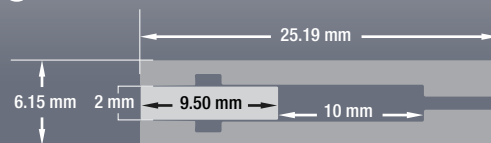

Model: VBD-CH-RF9

ACCESSORIES (Sold Separately)

Extra End Caps (1 Pair/bag)			
Model: VBD-ENCH-RF9 SKU: 666561426958			

ORDERING GUIDE

MODEL

LENGTH

VBD-CH-RF9

-

XXXX

2 [2 meters (6.5ft)]