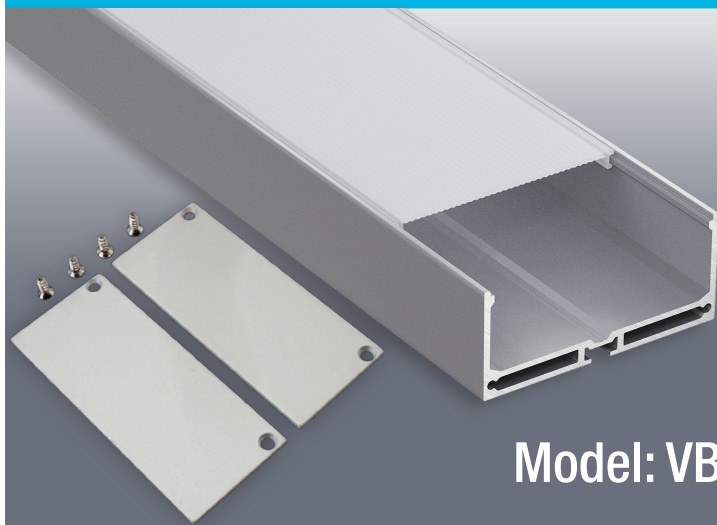

VEROBOARD®

Model: VBD-CH-RF8

Material:	Anodized Aluminum
Colour:	Silver Grey
Diffuser Type:	Frosted
Diffuser Material:	Polycarbonate (PC)
Channel Length:	2m (6.5ft), 2.4m (7.8ft), 3m (9.8ft)
Channel Width:	75mm (2.95in)
Channel Height:	32mm (1.26in)
Accessories Included:	1 Pair of End Caps

Job Name: _____

Distributor: _____

Type: _____

VBD-CH-RF8 (3 meters)	SKU: 666561423414
VBD-CH-RF8-2.4 (2.4 meters)	SKU: 666561431600
VBD-CH-RF8-2 (2meters)	SKU: 666561434106

Model: VBD-CH-RF8

ACCESSORIES (Sold Separately)

ORDERING GUIDE

MODEL

LENGTH

VBD-CH-RF8

Full 3-meter (9.8ft) length LED Channels are limited to delivery within BC ONLY.

Leave Blank [3 meters (9.8ft)]
2.4 [2.4 meters (7.8ft)]
2 [2 meters (6.5ft)]

RECOMMENDED LED STRIP LIGHTS (Sold Separately)