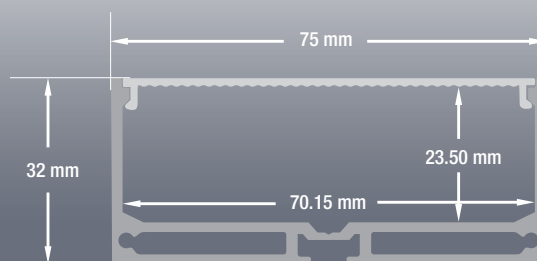

VEROBOARD®

Model: VBD-CH-RF8

Material:	Anodized Aluminum
Colour:	Silver Grey
Diffuser Type:	Frosted
Diffuser Material:	Polycarbonate (PC)
Channel Length:	2m (6.5ft), 2.4m (7.8ft), 3m (9.8ft)
Channel Width:	75mm (2.95in)
Channel Height:	32mm (1.26in)
Accessories Included:	1 Pair of End Caps

Job Name: _____

Distributor: _____

Type: _____

VBD-CH-RF8 (3 meters)	SKU: 666561423414
VBD-CH-RF8-2.4 (2.4 meters)	SKU: 666561431600
VBD-CH-RF8-2 (2meters)	SKU: 666561434106

Model: VBD-CH-RF8

ACCESSORIES (Sold Separately)

Extra End Caps (1 Pair/bag)	Mounting Brackets (4 PCs/bag)	Suspension Kit (1 Pair/bag)	
Model: VBD-ENCH-RF8 SKU: 666561426897	Model: VBD-CLCH-RF8 SKU: 666561429096	Model: VBD-AIRC-10F-ERWS SKU: 666561417468	

ORDERING GUIDE

MODEL

LENGTH

VBD-CH-RF8

Full 3-meter (9.8ft) length LED Channels are limited to delivery within BC ONLY.

Leave Blank [3 meters (9.8ft)]
2.4 [2.4 meters (7.8ft)]
2 [2 meters (6.5ft)]