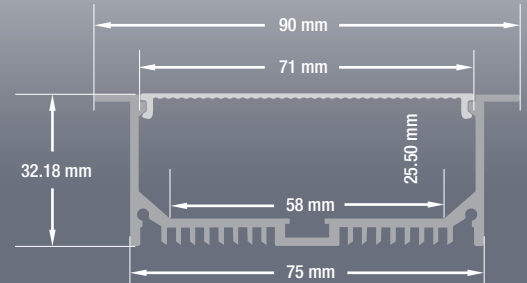

VEROBOARD®

Model: VBD-CH-RF7

Material:	Anodized Aluminum
Colour:	Silver Grey
Diffuser Type:	Frosted
Diffuser Material:	Polycarbonate (PC)
Channel Length:	2m (6.5ft), 2.4m (7.8ft), 3m (9.8ft)
Channel Width:	75mm (2.95in)
Channel Height:	32.18mm (1.26in)
Accessories Included:	1 Pair of End Caps

ACCESSORIES (Sold Separately)

Extra End Caps (1 Pair/bag)			
 Model: VBD-ENCH-RF7 SKU: 666561426880			

ORDERING GUIDE

MODEL

LENGTH

VBD-CH-RF7

Full 3-meter (9.8ft) length LED Channels are limited to delivery within BC ONLY.