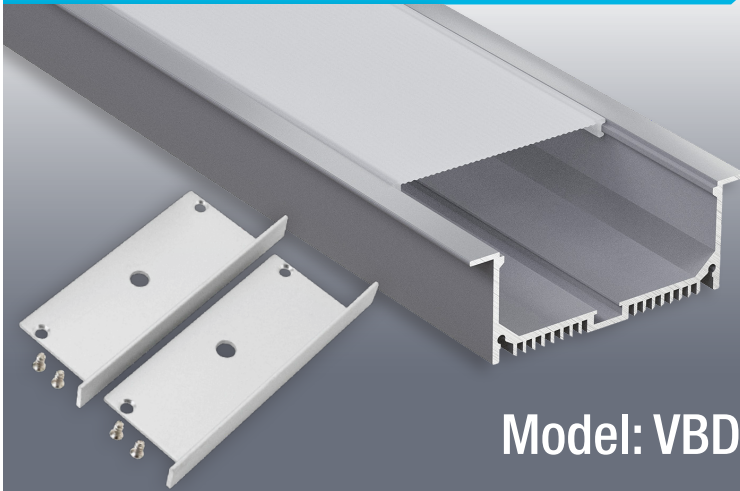

VEROBOARD®

Model: VBD-CH-RF7

Material:	Anodized Aluminum
Colour:	Silver Grey
Diffuser Type:	Frosted
Diffuser Material:	Polycarbonate (PC)
Channel Length:	2m (6.5ft), 2.4m (7.8ft), 3m (9.8ft)
Channel Width:	75mm (2.95in)
Channel Height:	32.18mm (1.26in)
Accessories Included:	1 Pair of End Caps

Job Name: _____

Distributor: _____

Type: _____

- VBD-CH-RF7 (3 meters) **SKU: 666561423407**
- VBD-CH-RF7-2.4 (2.4 meters) **SKU: 666561431594**
- VBD-CH-RF7-2 (2 meters) **SKU: 666561434090**

Model: VBD-CH-RF7

ACCESSORIES (Sold Separately)

Extra End Caps (1 Pair/bag)			
 Model: VBD-ENCH-RF7 SKU: 666561426880			

ORDERING GUIDE

MODEL

LENGTH

VBD-CH-RF7

Full 3-meter (9.8ft) length LED Channels are limited to delivery within BC ONLY.

Note: To avoid a dark spot on the sides of this channels we recommend installing more than one Run LED Strip. For more details please contact us at: sales@veroboard.com

Disclaimer:

The data and information contained in this specification sheet are subject to change without notice; the ratings supplied are provided based on the product manufacturer. The information contained in this specification sheet should not be considered a warranty, expressed or implied, including, but not limited to, a warranty of merchantability or fitness for a particular purpose. In no event shall Veroboard be liable for any incidental or consequential damages resulting from the use, misuse, or inability to use the product. This exclusion applies regardless of whether such damages are sought based on breach of warranty, breach of contract, negligence, strict liability in tort, or any other legal theory.