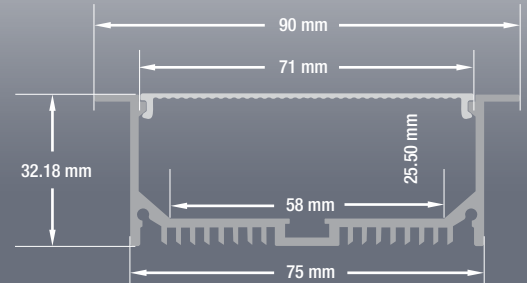

Model: VBD-CH-RF7

ACCESSORIES (Sold Separately)

Extra End Caps (1 Pair/bag)			
Model: VBD-ENCH-RF7 SKU: 666561426880			

ORDERING GUIDE

MODEL

LENGTH

VBD-CH-RF7

XXXX

2 Meter (6.5ft)