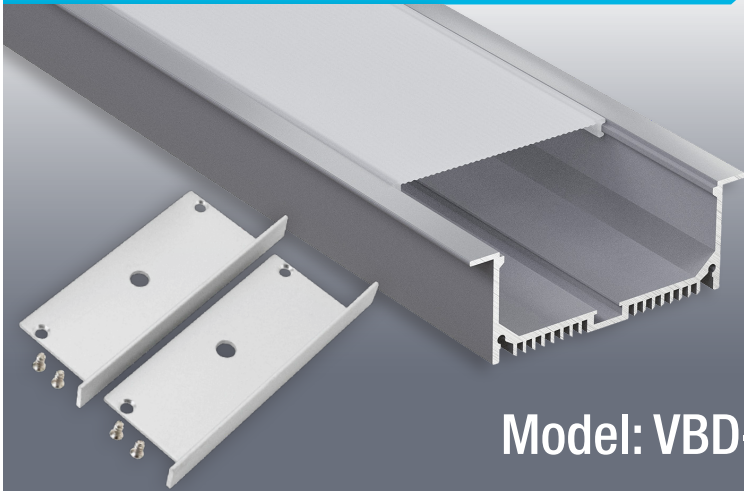

VEROBOARD®

Model: VBD-CH-RF7

Material:	Anodized Aluminum
Colour:	Silver Grey
Diffuser Type:	Frosted
Diffuser Material:	Polycarbonate (PC)
Channel Length:	2m (6.5ft)
Channel Width:	75mm (2.95in)
Channel Height:	32.18mm (1.26in)
Accessories Included:	1 Pair of End Caps

Job Name: _____

Distributor: _____

Type: _____

Model: VBD-CH-RF7