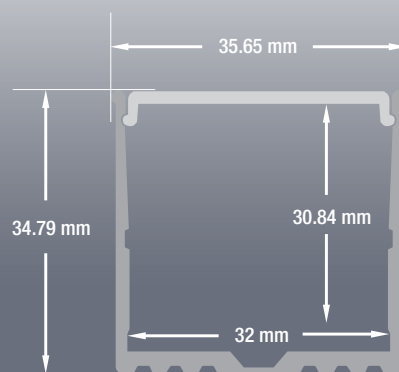

VEROBOARD®

Model: VBD-CH-RF5

Material:	Anodized Aluminum
Colour:	Silver Grey
Diffuser Type:	Frosted
Diffuser Material:	Polycarbonate (PC)
Channel Length:	2m (6.5ft), 2.4m (7.8ft), 3m (9.8ft)
Channel Width:	35.6mm (1.4in)
Channel Height:	34.8mm (1.36in)
Accessories Included:	1 Pair of End Caps

ACCESSORIES (Sold Separately)

Extra End Caps (4 Pair/bag)			
<p>Model: VBD-ENCH-RF5 SKU: 666561426866</p>			

ORDERING GUIDE

MODEL

LENGTH

VBD-CH-RF5

Full 3-meter (9.8ft) length LED Channels are limited to delivery within BC ONLY.