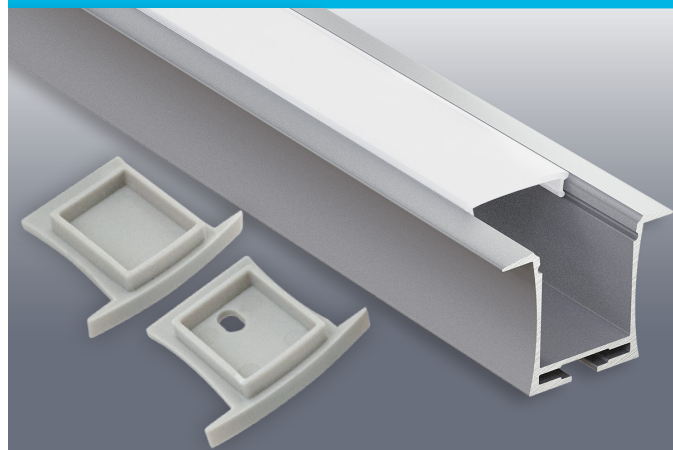

VEROBOARD®

Model: VBD-CH-RF4

Material:	Anodized Aluminum
Colour:	Silver Grey
Diffuser Type:	Frosted
Diffuser Material:	Opal
Channel Length:	2.4m (7.8ft), 3m (9.8ft)
Channel Width:	23.4mm (0.92in)
Channel Height:	27.9mm (1.09in)
Accessories Included:	1 Pair of End Caps

Job Name: _____

Distributor: _____

Type: _____

VBD-CH-RF4 (3 meters)	SKU: 666561423377
VBD-CH-RF4-2.4 (2.4 meters)	SKU: 666561431570
VBD-CH-RF4-2 (2 meters)	SKU: 666561434076

Model: VBD-CH-RF4

ACCESSORIES (Sold Separately)

Extra End Caps (2 Pair/bag)	Mounting Bracket (4 PCs/bag)	Suspension Kit (1 Pair/bag)	
 <p>Model: VBD-ENCH-RF4 SKU: 666561426811</p>	 <p>Model: VBD-CLCH-RF4 SKU: 666561429072</p>	 <p>Model: VBD-AIRC-10F-ERWS SKU: 666561417468</p>	

ORDERING GUIDE

MODEL

LENGTH

VBD-CH-RF4

-

Full 3-meter (9.8ft) length LED Channels are limited to delivery within BC ONLY.

Leave Blank [3 meters (9.8ft)]
2.4 [2.4 meters (7.8ft)]

RECOMMENDED LED STRIP LIGHTS (Sold Separately)