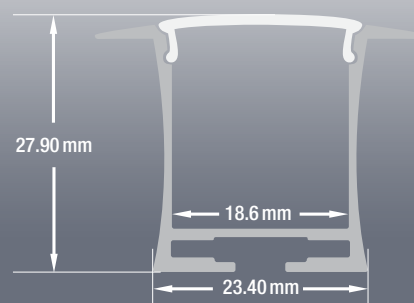

VEROBOARD®

Model: VBD-CH-RF4

Material:	Anodized Aluminum
Colour:	Silver Grey
Diffuser Type:	Frosted
Diffuser Material:	Opal
Channel Length:	2.4m (7.8ft), 3m (9.8ft)
Channel Width:	23.4mm (0.92in)
Channel Height:	27.9mm (1.09in)
Accessories Included:	1 Pair of End Caps

Job Name: _____

Distributor: _____

Type: _____

VBD-CH-RF4 (3 meters)	SKU: 666561423377
VBD-CH-RF4-2.4 (2.4 meters)	SKU: 666561431570
VBD-CH-RF4-2 (2 meters)	SKU: 666561434076

Model: VBD-CH-RF4

ACCESSORIES (Sold Separately)

Extra End Caps (2 Pair/bag)	Mounting Bracket (4 PCs/bag)	Suspension Kit (1 Pair/bag)	
Model: VBD-ENCH-RF4 SKU: 666561426811	Model: VBD-CLCH-RF4 SKU: 666561429072	Model: VBD-AIRC-10F-ERWS SKU: 666561417468	

ORDERING GUIDE

MODEL

LENGTH

VBD-CH-RF4

-

Full 3-meter (9.8ft) length LED Channels are limited to delivery within BC ONLY.

Leave Blank [3 meters (9.8ft)]
2.4 [2.4 meters (7.8ft)]