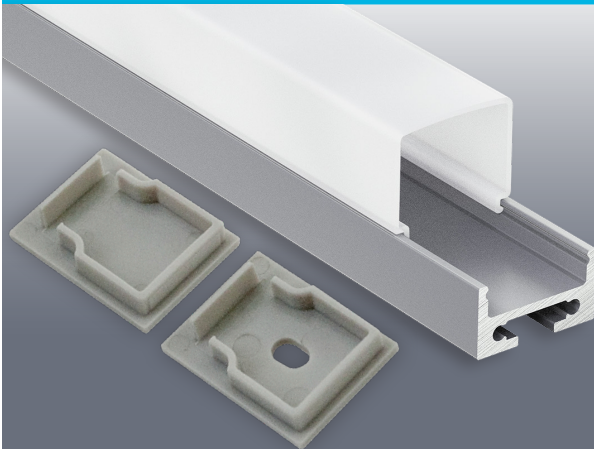

VEROBOARD®

Model: VBD-CH-RF3

Material:	Anodized Aluminum
Colour:	Silver Grey
Diffuser Type:	Frosted
Diffuser Material:	Opal
Channel Length:	2m (6.5ft), 2.4m (7.8ft), 3m (9.8ft)
Channel Width:	20mm (0.8in)
Channel Height:	27mm (1.06in)
Accessories Included:	1 Pair of End Caps

Job Name: _____

Distributor: _____

Type: _____

VBD-CH-RF3 (3 meters)	SKU: 666561423360
VBD-CH-RF3-2.4 (2.4 meters)	SKU: 666561431563
VBD-CH-RF3-2 (2 meters)	SKU: 666561434069

Model: VBD-CH-RF3

ACCESSORIES (Sold Separately)

Extra End Caps (2 Pair/bag)	Mounting Clips (4 PCs/bag)	Suspension Kit (1 Pair/bag)	
<p>Model: VBD-ENCH-RF3 SKU: 666561426804</p>	<p>Model: VBD-CLCH-RF3 SKU: 666561427221</p>	<p>Model: VBD-AIRC-10F-ERWS SKU: 666561417468</p>	

ORDERING GUIDE

MODEL

LENGTH

VBD-CH-RF3

-

Full 3-meter (9.8ft) length LED Channels are limited to delivery within BC ONLY.

Leave Blank [3 meters (9.8ft)]

2.4 [2.4 meters (7.8ft)]