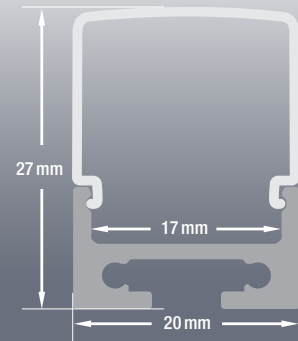

Model: VBD-CH-RF3

ACCESSORIES (Sold Separately)

Extra End Caps (2 Pair/bag)	Mounting Clips (4 PCs/bag)	Suspension Kit (1 Pair/bag)	
Model: VBD-ENCH-RF3 SKU: 666561426804	Model: VBD-CLCH-RF3 SKU: 666561427221	Model: VBD-AIRC-10F-ERWS SKU: 666561417468	

ORDERING GUIDE

MODEL

LENGTH

VBD-CH-RF3

-

Full 3-meter (9.8ft) length LED Channels are limited to delivery within BC ONLY.

Leave Blank [3 meters (9.8ft)]

2.4 [2.4 meters (7.8ft)]

2 [2 meters (6.5ft)]