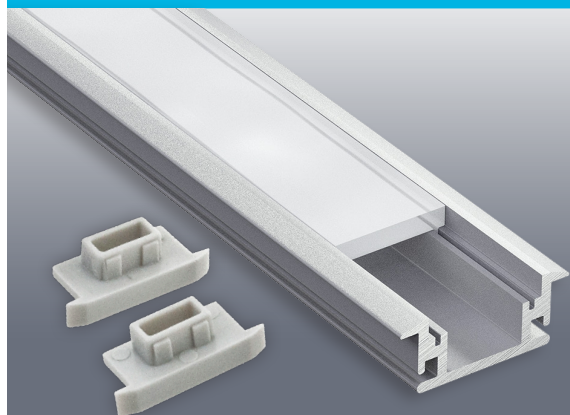

VEROBOARD®

Model: VBD-CH-RF2

Material:	Anodized Aluminum
Colour:	Silver Grey
Diffuser Type:	Frosted
Diffuser Material:	Polycarbonate (PC)
Channel Length:	2m (6.5ft), 2.4m (7.8ft), 3m (9.8ft)
Channel Width:	21.45mm (0.8in)
Channel Height:	11mm (0.43in)
Accessories Included:	1 Pair of End Caps

Job Name: _____

Distributor: _____

Type: _____

- VBD-CH-RF2 (3 meters) **SKU: 666561423353**
- VBD-CH-RF2-2.4 (2.4 meters) **SKU: 666561431556**
- VBD-CH-RF2-2 (2 meters) **SKU: 666561434045**

Model:
VBD-CH-RF2

ACCESSORIES (Sold Separately)

Extra End Caps (4 Pair/bag)			
<p>Model: VBD-ENCH-RF2 SKU: 666561426798</p>			

ORDERING GUIDE

MODEL

LENGTH

VBD-CH-RF2

Full 3-meter (9.8ft) length LED Channels are limited to delivery within BC ONLY.