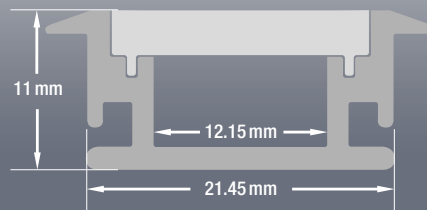

VEROBOARD®

Model: VBD-CH-RF2

Material:	Anodized Aluminum
Colour:	Silver Grey
Diffuser Type:	Frosted
Diffuser Material:	Polycarbonate (PC)
Channel Length:	2m (6.5ft), 2.4m (7.8ft), 3m (9.8ft)
Channel Width:	21.45mm (0.8in)
Channel Height:	11mm (0.43in)
Accessories Included:	1 Pair of End Caps

Job Name: _____

Distributor: _____

Type: _____

- VBD-CH-RF2 (3 meters) **SKU: 666561423353**
- VBD-CH-RF2-2.4 (2.4 meters) **SKU: 666561431556**
- VBD-CH-RF2-2 (2 meters) **SKU: 666561434045**

Model:
VBD-CH-RF2

ACCESSORIES (Sold Separately)

Extra End Caps (4 Pair/bag)			
<p>Model: VBD-ENCH-RF2 SKU: 666561426798</p>			

ORDERING GUIDE

MODEL

LENGTH

VBD-CH-RF2

Full 3-meter (9.8ft) length LED Channels are limited to delivery within BC ONLY.