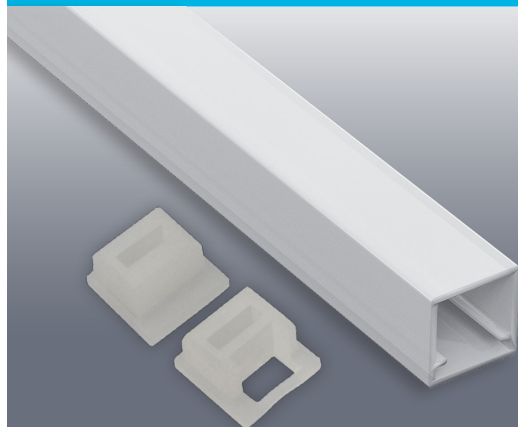

VEROBOARD®

Model: VBD-CH-S7

Colour:	White
Diffuser Type:	Frosted
Diffuser Material:	Polycarbonate (PC)
Channel Length:	2.4m (7.8ft), 3m (9.8ft)
Channel Width:	12mm (0.45in)
Channel Height:	12mm (0.45in)
Accessories Included:	1 Pair of End Caps

Job Name: _____

Distributor: _____

Type: _____

- VBD-CH-S7 (3 meters) **SKU: 666561423322**
- VBD-CH-S7-2.4 (2.4 meters) **SKU: 666561431464**
- VBD-CH-S7-2 (2 meters) **SKU: 666561434014**

Model: VBD-CH-S7

ACCESSORIES (Sold Separately)

Extra End Caps (4 Pair/bag)			
<p>Model: VBD-ENCH-S7 SKU: 666561426965</p>			

ORDERING GUIDE

MODEL

LENGTH

VBD-CH-S7

-

Full 3-meter (9.8ft) length LED Channels are limited to delivery within BC ONLY.