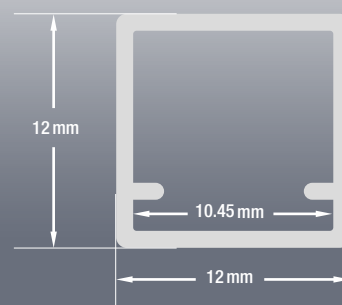

VEROBOARD®

Model: VBD-CH-S7

Colour:	White
Diffuser Type:	Frosted
Diffuser Material:	Polycarbonate (PC)
Channel Length:	2.4m (7.8ft), 3m (9.8ft)
Channel Width:	12mm (0.45in)
Channel Height:	12mm (0.45in)
Accessories Included:	1 Pair of End Caps

ACCESSORIES (Sold Separately)

Extra End Caps (4 Pair/bag)			
<p>Model: VBD-ENCH-S7 SKU: 666561426965</p>			

ORDERING GUIDE

MODEL

LENGTH

VBD-CH-S7

-

Full 3-meter (9.8ft) length LED Channels are limited to delivery within BC ONLY.