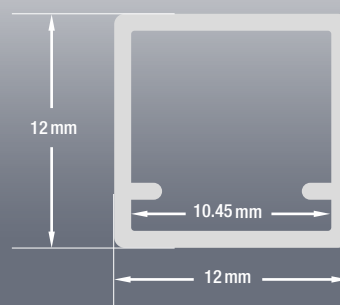

Model: VBD-CH-S7

ACCESSORIES (Sold Separately)

Extra End Caps (4 Pair/bag)			
Model: VBD-ENCH-S7 SKU: 666561426965			

ORDERING GUIDE

MODEL

LENGTH

VBD-CH-S7

-

Full 3-meter (9.8ft) length LED Channels are limited to delivery within BC ONLY.

- Leave Blank [3 meters (9.8ft)]
- 2.4 [2.4 meters (7.8ft)]
- 2 [2 meters (6.5ft)]