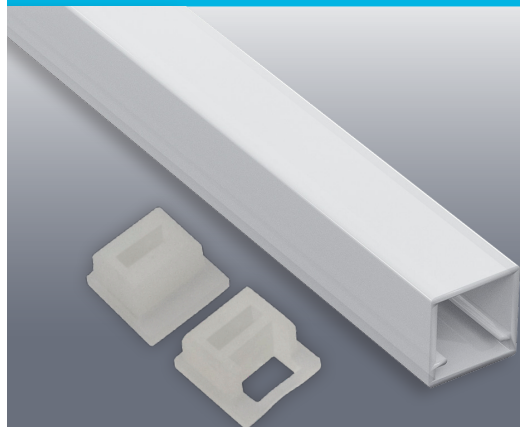

VEROBOARD®

Model: VBD-CH-S7

Colour:	White
Diffuser Type:	Frosted
Diffuser Material:	Polycarbonate (PC)
Channel Length:	2m (6.5ft), 2.4m (7.8ft), 3m (9.8ft)
Channel Width:	12mm (0.45in)
Channel Height:	12mm (0.45in)
Accessories Included:	1 Pair of End Caps

Job Name: _____

Distributor: _____

Type: _____

VBD-CH-S7 (3 meters)	SKU: 666561423322
VBD-CH-S7-2.4 (2.4 meters)	SKU: 666561431464
VBD-CH-S7-2 (2 meters)	SKU: 666561434014

Model: VBD-CH-S7

ACCESSORIES (Sold Separately)

<p>Extra End Caps (4 Pair/bag)</p>			
 <p>Model: VBD-ENCH-S7 SKU: 666561426965</p>			

ORDERING GUIDE

MODEL

LENGTH

VBD-CH-S7

-

Full 3-meter (9.8ft) length LED Channels are limited to delivery within BC ONLY.