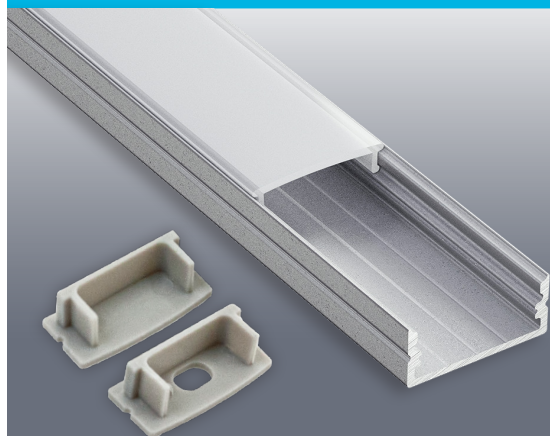

VEROBOARD®

Model: VBD-CH-S6

Material:	Anodized Aluminum
Colour:	Silver Grey
Diffuser Type:	Frosted
Diffuser Material:	Polycarbonate (PC)
Channel Length:	2.4m (7.8ft), 3m (9.8ft)
Channel Width:	23.45mm (0.92in)
Channel Height:	10.6mm (0.41in)
Accessories Included:	1 Pair of End Caps

Job Name: _____

Distributor: _____

Type: _____

SKU: 666561423315

Model: VBD-CH-S6