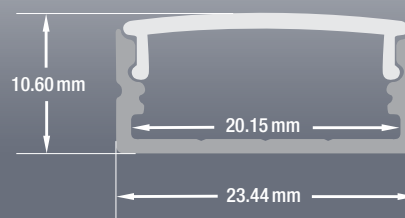

ACCESSORIES (Sold Separately)

Extra End Caps (4 Pair/bag)	Mounting Clips (4 PCs/bag)	Adjustable Brackets (2 pcs/bag)	
Model: VBD-ENCH-S6 SKU: 666561426781	Model: VBD-CLCH-S6 SKU: 666561427207	VBD-BR-UNVS SKU: 666561425821	

ORDERING GUIDE

MODEL

VBD-CH-S6

LENGTH

XXXX

2.4 Meter (7.8ft)
3 Meter (9.8ft)

Full 3-meter (118 in) length LED Channel are limited to delivery within BC ONLY.