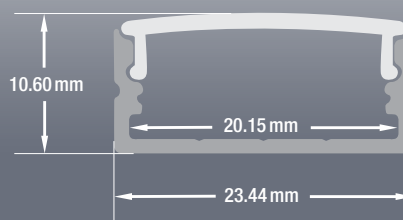

VEROBOARD®

Model: VBD-CH-S6

Material:	Anodized Aluminum
Colour:	Silver Grey
Diffuser Type:	Frosted
Diffuser Material:	Polycarbonate (PC)
Channel Length:	2m (6.5ft), 2.4m (7.8ft), 3m (9.8ft)
Channel Width:	23.45mm (0.92in)
Channel Height:	10.6mm (0.41in)
Accessories Included:	1 Pair of End Caps

Job Name: _____

Distributor: _____

Type: _____

- VBD-CH-S6 (3 meters) **SKU: 666561423315**
- VBD-CH-S6-2.4 (2.4 meters) **SKU: 666561431457**
- VBD-CH-S6-2 (2 meters) **SKU: 666561407780**

Model: VBD-CH-S6

ORDERING GUIDE

MODEL

LENGTH

VBD-CH-S6

-

Full 3-meter (9.8ft) length LED Channels are limited to delivery within BC ONLY.

- Leave Blank [3 meters (9.8ft)]
- 2.4 [2.4 meters (7.8ft)]
- 2 [2 meters (6.5ft)]

RECOMMENDED LED STRIP LIGHTS (Sold Separately)