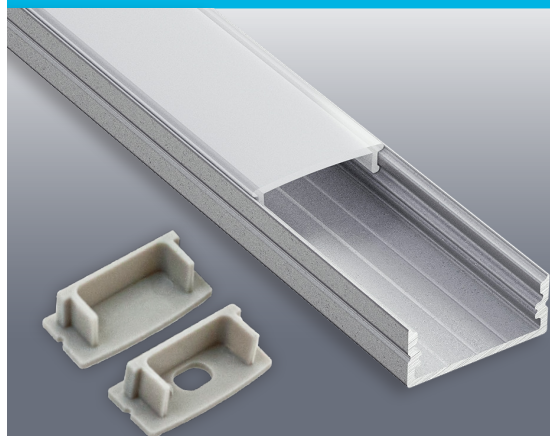

VEROBOARD®

Model: VBD-CH-S6

Material:	Anodized Aluminum
Colour:	Silver Grey
Diffuser Type:	Frosted
Diffuser Material:	Polycarbonate (PC)
Channel Length:	2m (6.5ft), 2.4m (7.8ft), 3m (9.8ft)
Channel Width:	23.45mm (0.92in)
Channel Height:	10.6mm (0.41in)
Accessories Included:	1 Pair of End Caps

Job Name: _____

Distributor: _____

Type: _____

- VBD-CH-S6 (3 meters) **SKU: 666561423315**
- VBD-CH-S6-2.4 (2.4 meters) **SKU: 666561431457**
- VBD-CH-S6-2 (2 meters) **SKU: 666561407780**

Model: VBD-CH-S6

ACCESSORIES (Sold Separately)

Extra End Caps (4 Pair/bag)	Mounting Clips (4 PCs/bag)	Adjustable Brackets (2 pcs/bag)	
<p>Model: VBD-ENCH-S6 SKU: 666561426781</p>	<p>Model: VBD-CLCH-S6 SKU: 666561427207</p>	<p>VBD-BR-UNVS SKU: 666561425821</p>	

ORDERING GUIDE

MODEL

LENGTH

VBD-CH-S6

-

Full 3-meter (9.8ft) length LED Channels are limited to delivery within BC ONLY.

- Leave Blank [3 meters (9.8ft)]
- 2.4 [2.4 meters (7.8ft)]
- 2 [2 meters (6.5ft)]

RECOMMENDED LED STRIP LIGHTS (Sold Separately)