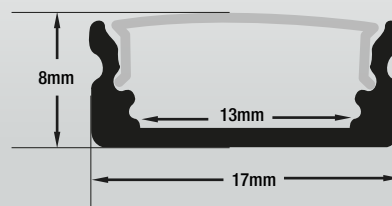

VEROBOARD®

Model: VBD-CH-S5B

Material:	Anodized Aluminum
Colour:	Matt Black
Diffuser Type:	Frosted
Diffuser Material:	Polycarbonate (PC)
Channel Length:	2m (6.5ft), 2.4m (7.8ft), 3m (9.8ft)
Channel Width:	17mm (0.67in)
Channel Height:	8mm (0.31in)
Accessories Included:	1 Pair of End Caps

Job Name: _____

Distributor: _____

Type: _____

VBD-CH-S5B (3 meters)	SKU: 666561423308
VBD-CH-S5B-2.4 (2.4 meters)	SKU: 666561431135
VBD-CH-S5B-2 (2 meters)	SKU: 666561431365

Model: VBD-CH-S5B

ACCESSORIES (Sold Separately)

Available in Silver

ORDERING GUIDE

MODEL

LENGTH

VBD-CH-S5B

-

[]

Leave Blank [3 meters (9.8ft)]
2.4 [2.4 meters (7.8ft)]
2 [2 meters (6.5ft)]