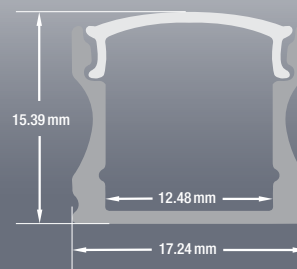

VEROBOARD®

Model: VBD-CH-S4

Material:	Anodized Aluminum
Colour:	Silver Grey
Diffuser Type:	Frosted
Diffuser Material:	Polycarbonate (PC)
Channel Length:	2m (6.5ft), 2.4m (7.8ft), 3m (9.8ft)
Channel Width:	17.24mm (0.68in)
Channel Height:	15.39mm (0.6in)
Accessories Included:	1 Pair of End Caps

Job Name: _____

Distributor: _____

Type: _____

VBD-CH-S4 (3 meters)

SKU: 666561423278

VBD-CH-S4-2.4 (2.4 meters)

SKU: 666561431310

VBD-CH-S4-2 (2 meters)

SKU: 666561407841

Model: VBD-CH-S4

ACCESSORIES (Sold Separately)

Extra End Caps (4 Pair/bag)	Mounting Clips (6 PCs/bag)	Adjustable Bracket (2 pcs/bag)	Cover/Lens*
Model: VBD-ENCH-S4 SKU: 666561426750	Model: VBD-CLCH-S4 SKU: 666561427177	VBD-BR-S4S5 SKU: 666561427450	PC Clear Cover VBD-CV-S4RF1 SKU: 666561427382 30 Degree Lens VBD-LENS-S4RF1 SKU: 666561427252 PC Black Cover VBD-CV-S4RF1B SKU: 666561427399

Available in Black

*Upon purchase, the product includes a frosted diffuser.

ORDERING GUIDE

MODEL

LENGTH

VBD-CH-S4

-

Full 3-meter (9.8ft) length LED Channels are limited to delivery within BC ONLY.

Leave Blank [3 meters (9.8ft)]

2.4 [2.4 meters (7.8ft)]

2 [2 meters (6.5ft)]