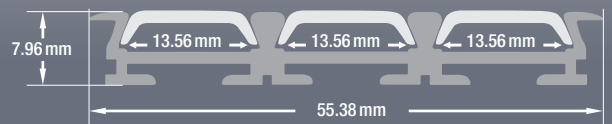

ACCESSORIES (Sold Separately)

Extra End Caps (2 Pair/bag)			
  Model: VBD-ENCH-S3 SKU: 666561426699			

ORDERING GUIDE

MODEL

VBD-CH-S3

LENGTH

XXXX

Full 3-meter (118 in) length LED Channel are limited to delivery within BC ONLY.

- 2 Meter (6.5ft)
- 2.4 Meter (7.8ft)
- 3 Meter (9.8ft)