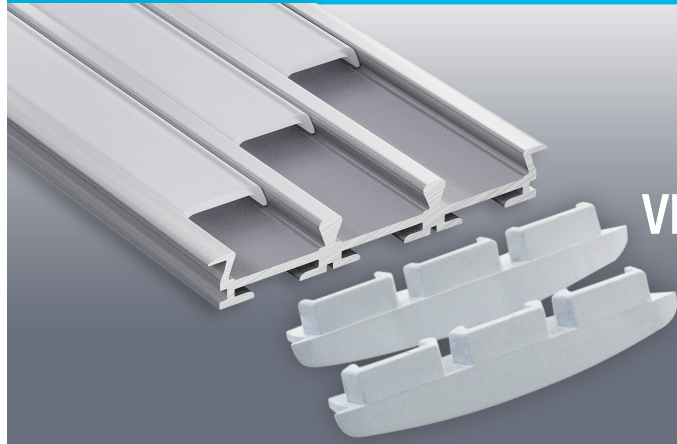

VEROBOARD®

Model: VBD-CH-S3

Material:	Anodized Aluminum
Colour:	Silver Grey
Diffuser Type:	Frosted
Diffuser Material:	Polycarbonate (PC)
Channel Length:	2m (6.5ft), 2.4m (7.8ft), 3m (9.8ft)
Channel Width:	55.38mm (2.15in)
Channel Height:	7.96mm (0.31in)
Accessories Included:	1 Pair of End Caps

Job Name: _____

Distributor: _____

Type: _____

Model: VBD-CH-S3

ACCESSORIES (Sold Separately)

Extra End Caps (2 Pair/bag)			
 Model: VBD-ENCH-S3 SKU: 666561426699			

ORDERING GUIDE

MODEL

VBD-CH-S3

LENGTH

XXXX

Full 3-meter (118 in) length LED Channel are limited to delivery within BC ONLY.

- 2 Meter (6.5ft)
- 2.4 Meter (7.8ft)
- 3 Meter (9.8ft)

RECOMMENDED LED STRIP LIGHTS (Sold Separately)