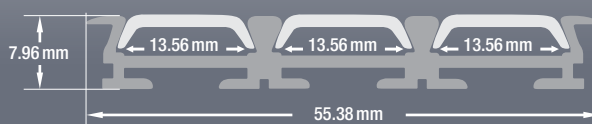

VEROBOARD®

Model: VBD-CH-S3

Material:	Anodized Aluminum
Colour:	Silver Grey
Diffuser Type:	Frosted
Diffuser Material:	Polycarbonate (PC)
Channel Length:	2m (6.5ft), 2.4m (7.8ft), 3m (9.8ft)
Channel Width:	55.38mm (2.15in)
Channel Height:	7.96mm (0.31in)
Accessories Included:	1 Pair of End Caps

Job Name: _____

Distributor: _____

Type: _____

VBD-CH-S3 (3 meters)

SKU: 666561423261

VBD-CH-S3-2.4 (2.4 meters)

SKU: 666561431266

VBD-CH-S3-2 (2 meters)

SKU: 666561407957

Model: VBD-CH-S3

ACCESSORIES (Sold Separately)

Extra End Caps (2 Pair/bag)			
Model: VBD-ENCH-S3 SKU: 666561426699			

ORDERING GUIDE

MODEL

LENGTH

VBD-CH-S3

-

Full 3-meter (9.8ft) length LED Channels are limited to delivery within BC ONLY.

Leave Blank [3 meters (9.8ft)]

2.4 [2.4 meters (7.8ft)]

2 [2 meters (6.5ft)]