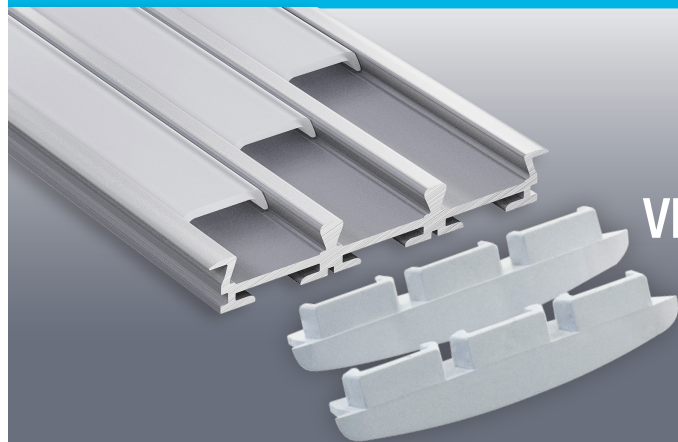

VEROBOARD®

Model: VBD-CH-S3

Material:	Anodized Aluminum
Colour:	Silver Grey
Diffuser Type:	Frosted
Diffuser Material:	Polycarbonate (PC)
Channel Length:	2m (6.5ft), 2.4m (7.8ft), 3m (9.8ft)
Channel Width:	55.38mm (2.15in)
Channel Height:	7.96mm (0.31in)
Accessories Included:	1 Pair of End Caps

Job Name: _____

Distributor: _____

Type: _____

VBD-CH-S3 (3 meters)

SKU: 666561423261

VBD-CH-S3-2.4 (2.4 meters)

SKU: 666561431266

VBD-CH-S3-2 (2 meters)

SKU: 666561407957

Model: VBD-CH-S3

ACCESSORIES (Sold Separately)

Extra End Caps (2 Pair/bag)			
Model: VBD-ENCH-S3 SKU: 666561426699			

ORDERING GUIDE

MODEL

LENGTH

VBD-CH-S3

-

Full 3-meter (9.8ft) length LED Channels are limited to delivery within BC ONLY.

Leave Blank [3 meters (9.8ft)]

2.4 [2.4 meters (7.8ft)]

2 [2 meters (6.5ft)]