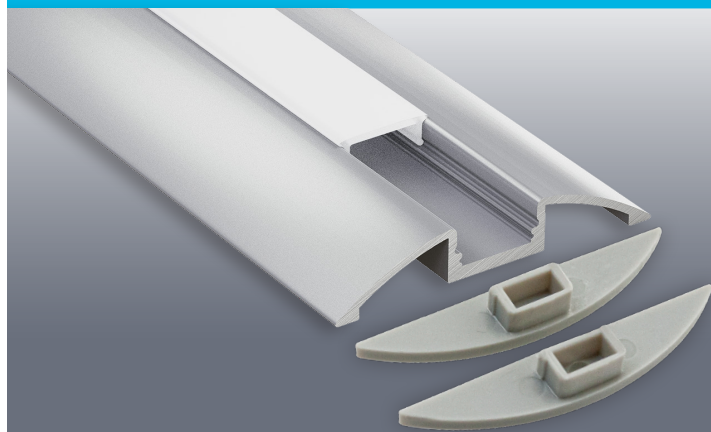

VEROBOARD®

Model: VBD-CH-S2

Material:	Anodized Aluminum
Colour:	Silver Grey
Diffuser Type:	Frosted
Diffuser Material:	Opal
Channel Length:	2m (6.5ft), 2.4m (7.8ft), 3m (9.8ft)
Channel Width:	56.75mm (2.2in)
Channel Height:	9.88mm (0.38in)
Accessories Included:	1 Pair of End Caps

Job Name: _____

Distributor: _____

Type: _____

VBD-CH-S2 (3 meters)

SKU: 666561423254

VBD-CH-S2.4 (2.4 meters)

SKU: 666561431617

VBD-CH-S2 (2 meters)

SKU: 666561434113