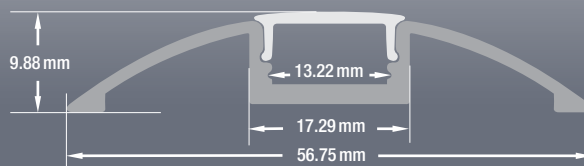

Model: VBD-CH-S2

ACCESSORIES (Sold Separately)

Extra End Caps (2 Pair/bag)			
Model: VBD-ENCH-S2 SKU: 666561426637			

ORDERING GUIDE

MODEL

LENGTH

VBD-CH-S2

-

Full 3-meter (9.8ft) length LED Channels are limited to delivery within BC ONLY.

Leave Blank [3 meters (9.8ft)]

2.4 [2.4 meters (7.8ft)]

2 [2 meters (6.5ft)]