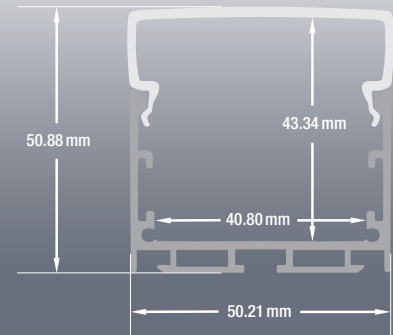

ACCESSORIES (Sold Separately)

Extra End Caps (1 Pair/bag)	Mounting Clips (4 PCs/bag)	Mounting Brackets (4 PCs/bag)	Suspension Kit (1 Pair/bag)
Model: VBD-ENCH-S1 SKU: 666561426743	Model: VBD-CLCH-S1 SKU: 666561429164	VBD-SCLCH-S1 SKU: 666561427436	Model: VBD-AIRC-10F-ERWS SKU: 666561417468

ORDERING GUIDE

MODEL

LENGTH

VBD-CH-S1

XXXX

2 [2 meters (6.5ft)]