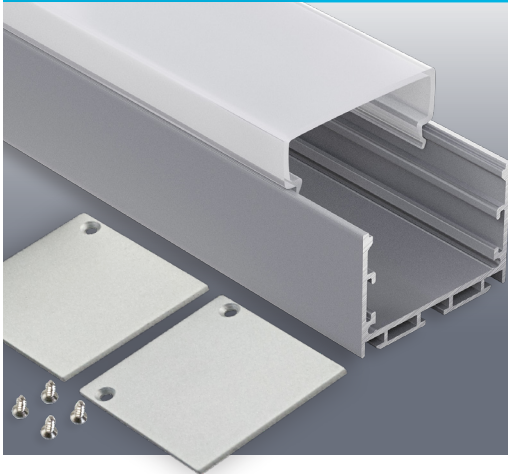

VEROBOARD®

Model: VBD-CH-S1

Material:	Anodized Aluminum
Colour:	Silver Grey
Diffuser Type:	Frosted
Diffuser Material:	Polycarbonate (PC)
Channel Length:	2m (6.5ft)
Channel Width:	50mm (1.96in)
Channel Height:	50mm (1.96in)
Accessories Included:	1 Pair of End Caps

Job Name: _____

Distributor: _____

Type: _____

VBD-CH-S1-2 (2 meters)

SKU: 666561423247

Model: VBD-CH-S1

ACCESSORIES (Sold Separately)

Extra End Caps (1 Pair/bag)	Mounting Clips (4 PCs/bag)	Mounting Brackets (4 PCs/bag)	Suspension Kit (1 Pair/bag)
<p>Model: VBD-ENCH-S1 SKU: 666561426743</p>	<p>Model: VBD-CLCH-S1 SKU: 666561429164</p>	<p>VBD-SCLCH-S1 SKU: 666561427436</p>	<p>Model: VBD-AIRC-10F-ERWS SKU: 666561417468</p>