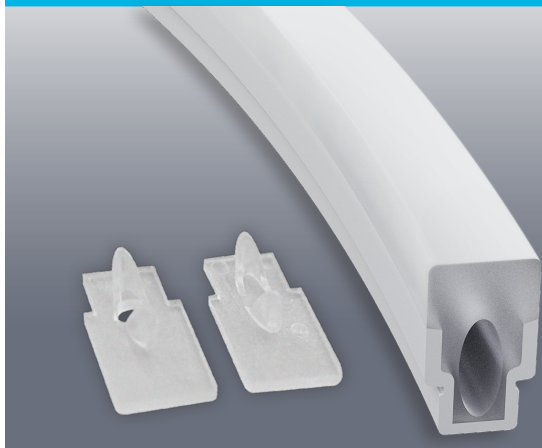

VEROBOARD®

Model: VBD-CH-B2

Material:	PMMA
Colour:	White
Diffuser Type:	Frosted
Diffuser Material:	PMMA (Flexible)
Channel Length:	5m (16.4ft) Max
Channel Width:	11.93mm (0.45in)
Channel Height:	20mm (0.7in)
Accessories Included:	1 Pair of End Caps

Job Name: _____

Distributor: _____

Type: _____

VBD-CH-B2 (5 meters)

SKU: 666561423230

Model: VBD-CH-B2

ACCESSORIES (Sold Separately)

Extra End Caps (2 Pair/bag)	Mounting Clips (6 pcs/bag)		
<p>Model: VBD-ENCH-B2 SKU: 666561426705</p>	<p>Model: VBD-CLCH-B2 SKU: 666561429041</p>		