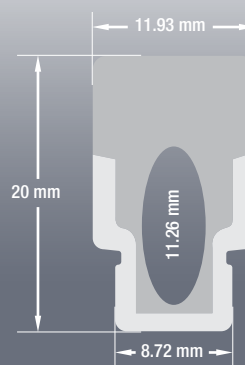

ACCESSORIES (Sold Separately)

Extra End Caps (2 Pair/bag)	Mounting Clips (6 pcs/bag)		
Model: VBD-ENCH-B2 SKU: 666561426705	Model: VBD-CLCH-B2 SKU: 666561429041		

ORDERING GUIDE

MODEL

LENGTH

VBD-CH-B2

XXXX

Maximum Length 5 Meters (16.4ft)