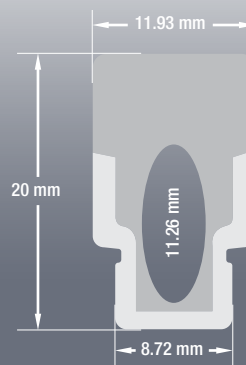

ACCESSORIES (Sold Separately)

Extra End Caps (2 Pair/bag)	Mounting Clips (6 pcs/bag)		
Model: VBD-ENCH-B2 SKU: 666561426705	Model: VBD-CLCH-B2 SKU: 666561429041		

ORDERING GUIDE

MODEL

LENGTH

VBD-CH-B2

-

XXXX

5 Meter (16ft)