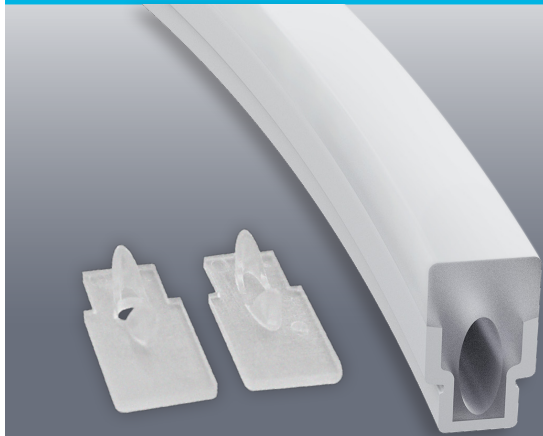

VEROBOARD®

Model: VBD-CH-B2

Material:	PMMA
Colour:	White
Diffuser Type:	Frosted
Diffuser Material:	PMMA (Flexible)
Channel Length:	5m (16ft)
Channel Width:	11.93mm (0.45in)
Channel Height:	20mm (0.7in)
Accessories Included:	1 Pair of End Caps

Job Name: _____

Distributor: _____

Type: _____

Model: VBD-CH-B2

ACCESSORIES (Sold Separately)

Extra End Caps (2 Pair/bag)	Mounting Clips (6 pcs/bag)		
 <p>Model: VBD-ENCH-B2 SKU: 666561426705</p>	 <p>Model: VBD-CLCH-B2 SKU: 666561429041</p>		

ORDERING GUIDE

MODEL

LENGTH

VBD-CH-B2

-

XXXX

5 Meter (16ft)

RECOMMENDED LED STRIP LIGHTS (Sold Separately)