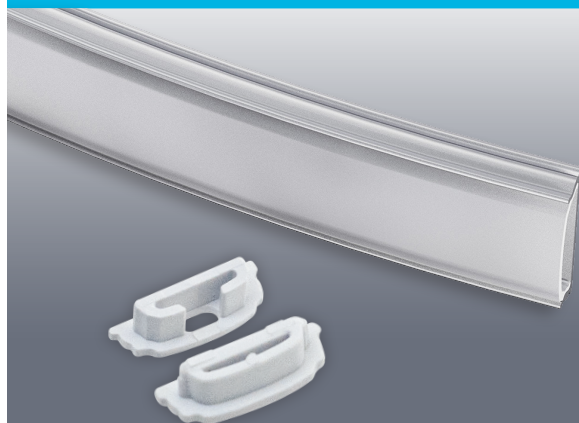

VEROBOARD®

Model: VBD-CH-B1

Material:	Anodized Aluminum
Colour:	Silver Grey
Diffuser Type:	Frosted
Diffuser Material:	Polycarbonate (PC)
Channel Length:	2m (6.5ft), 2.4m (7.8ft), 3m (9.8ft)
Channel Width:	18.77mm (0.73in)
Channel Height:	6.14mm (0.24in)
Accessories Included:	1 Pair of End Cap

Job Name: _____

Distributor: _____

Type: _____

VBD-CH-B1 (3 meters)

SKU: 666561423223

VBD-CH-B1-2.4 (2.4 meters)

SKU: 666561431518

VBD-CH-B1-2 (2 meters)

SKU: 666561434021

Model:
VBD-CH-B1