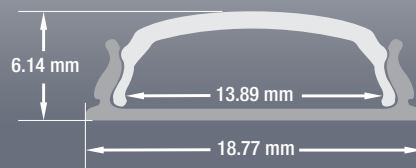

ACCESSORIES (Sold Separately)

Extra End Caps (4 Pair/bag)	Mounting Clips (6 PCs/bag)	Adjustable Brackets (2 PCs/bag)	
Model: VBD-ENCH-B1 SKU: 666561427016	Model: VBD-CLCH-B1 SKU: 666561429133	Model: VBD-BR-UNVS SKU: 666561425821	

ORDERING GUIDE

MODEL

LENGTH

VBD-CH-B1

-

Full 3-meter (9.8ft) length LED Channels are limited to delivery within BC ONLY.

Leave Blank [3 meters (9.8ft)]

2.4 [2.4 meters (7.8ft)]

2 [2 meters (6.5ft)]